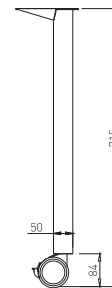

FIFTY K

✕ ART. 30055
RAL 9006G

✕ OTHER COLOURS
made to order