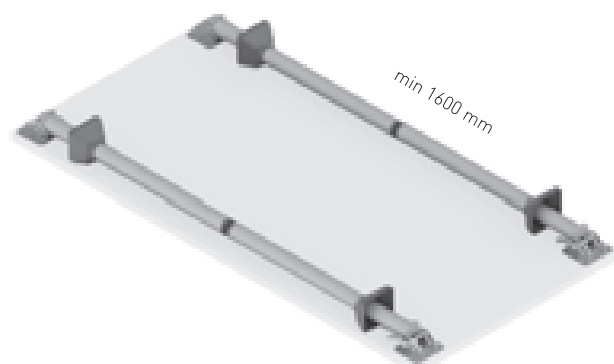

FIFTY Z

✕ ART. 30736
RAL 9006G

✕ OTHER COLOURS
made to order