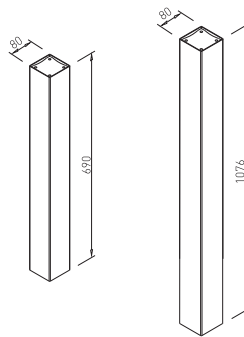

GAST for table tops up to
900 x 1400 mm (H=715) for 800 x 1200 mm (H=1100)

UP PLATE GAST 300 x 300

✕ ART. 31248
RAL 9006G

✕ OTHER COLOURS
made to order

COLUMN 80 x 80 GAST

✕ ART. 31249
RAL 9006G

✕ OTHER COLOURS
made to order