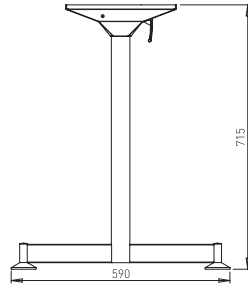

✕ OTHER COLOURS
made to order

ROMB 80 CLUB

✕ ART. 31266
ALUMINIUM

✕ OTHER COLOURS
made to order

MINIMUM TABLE PLATE THICKNESS = 25mm

PARK Z

✕ ART. 30848
RAL 9006G

✕ OTHER COLOURS
made to order