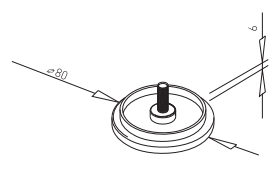

✕ INDEPENDENT TABLE BASES

LEVELING TAP $\varnothing 80$

- ✕ ART. 30276 RAL 7015 plastic
- ✕ ART. 20276 RAL 9005 plastic