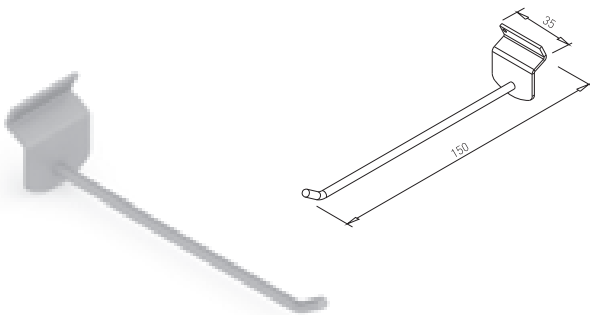

SUPPORTER SINGLE 150

✕ ART. 31125
ZINK

✕ OTHER COLOURS
made to order