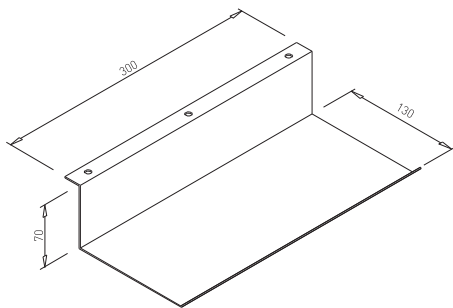

CABLE TUBE $\varnothing 72$

✘ ART. 30077
RAL 9006G

✘ OTHER COLOURS
made to order

CABLE SHELF

✘ ART. 30525
RAL 9006G

✘ OTHER COLOURS
made to order

ANGULAR CONNECTING PLATE

✕ ART. 30705
RAL 9006G