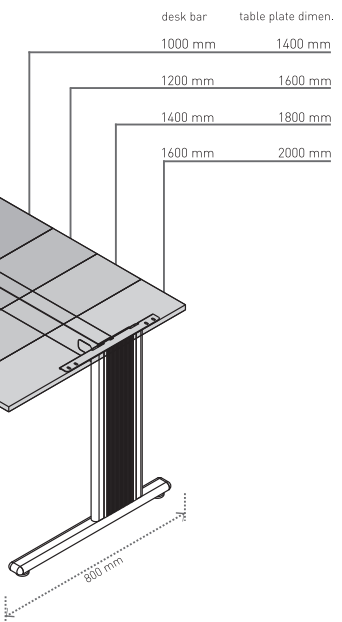

desk bar table plate dimen.

800 mm	400 mm
1000 mm	600 mm
1200 mm	800 mm
1400 mm	1000 mm
1600 mm	1200 mm
1800 mm	1400 mm
2000 mm	1600 mm

DESK BAR = table plate dimension

desk bar table plate dimen.

1400 mm	1400 mm
1600 mm	1600 mm
1800 mm	1800 mm
2000 mm	2000 mm

DESK BAR + 400 mm = table plate dimension

desk bar table plate dimen.

1000 mm	1400 mm
1200 mm	1600 mm
1400 mm	1800 mm
1600 mm	2000 mm

Angular solution for C legs 90° for legs COMO, MARK

DESK BAR - 500 mm = table plate dimension

DESK BAR = table plate dimension

Angular solution for C legs 90° for legs COMO, MARK

DESK BAR - 400 mm = table plate dimension

DESK BAR + 400 mm = table plate dimension

HUBO 50/800

✕ ART. 31420
RAL 9006G

✕ OTHER COLOURS
made to order

HUBO 50/600

✕ ART. 31419
RAL 9006G

✕ OTHER COLOURS
made to order

PLUG CUBO FOR HEIGHT - ADJUSTABLE LEGS

✕ ART. 30709
RAL 7015 plastic

✕ ART. 20709
RAL 9005 plastic

For one leg 2 set of taps are needed.

Using the taps the height of the table can be regulated from 736 - 856 mm.