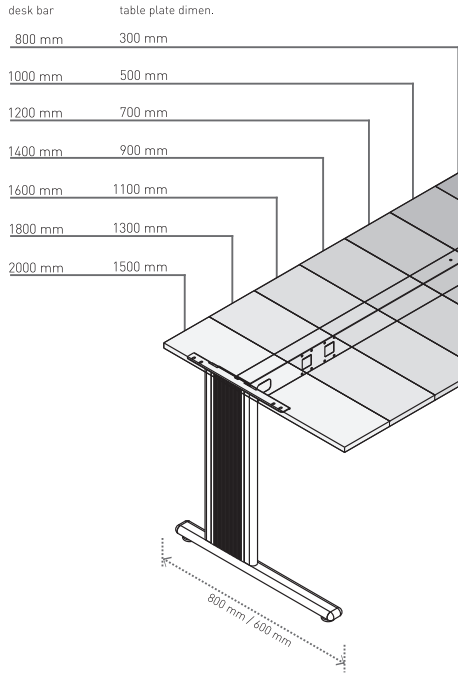

desk bar table plate dimen.

800 mm	400 mm
1000 mm	600 mm
1200 mm	800 mm
1400 mm	1000 mm
1600 mm	1200 mm
1800 mm	1400 mm
2000 mm	1600 mm

DESK BAR = table plate dimension

desk bar table plate dimen.

1400 mm	1400 mm
1600 mm	1600 mm
1800 mm	1800 mm
2000 mm	2000 mm

Angular solution for T legs 90° for legs TEMPO, TEND, WORK, TILL

DESK BAR - 400 mm = table plate dimension

desk bar table plate dimen.

800 mm	400 mm
1000 mm	600 mm
1200 mm	800 mm
1400 mm	1000 mm
1600 mm	1200 mm
1800 mm	1400 mm
2000 mm	1600 mm

DESK BAR + 400 mm = table plate dimension

desk bar table plate dimen.

1000 mm	1400 mm
1200 mm	1600 mm
1400 mm	1800 mm
1600 mm	2000 mm

Angular solution for C legs 90° for legs COMO, MARK

DESK BAR - 500 mm = table plate dimension

DESK BAR = table plate dimension

Angular solution for C legs 90° for legs COMO, MARK

DESK BAR - 400 mm = table plate dimension

DESK BAR + 400 mm = table plate dimension

HUBO 50/800

✕ ART. 31420
RAL 9006G

✕ OTHER COLOURS
made to order