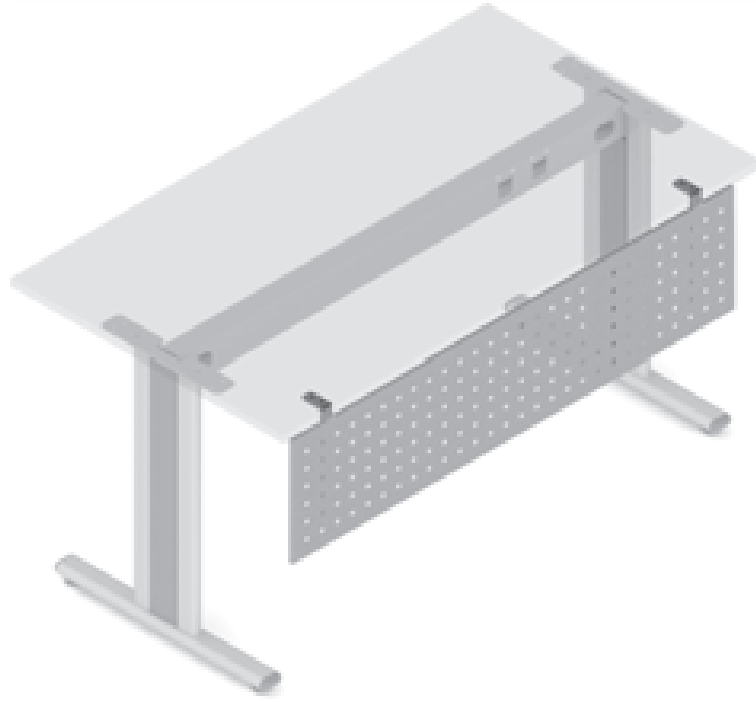

BACK (PERFORATED)

BACK 800	L=700 mm	✘ ART. 30165 RAL 9006G	✘ OTHER COLOURS made to order
BACK 1000	L=900 mm	✘ ART. 30166 RAL 9006G	✘ OTHER COLOURS made to order
BACK 1200	L=1100 mm	✘ ART. 30167 RAL 9006G	✘ OTHER COLOURS made to order
BACK 1400	L=1300 mm	✘ ART. 30168 RAL 9006G	✘ OTHER COLOURS made to order
BACK 1600	L=1500 mm	✘ ART. 30169 RAL 9006G	✘ OTHER COLOURS made to order
BACK 1800	L=1700 mm	✘ ART. 30170 RAL 9006G	✘ OTHER COLOURS made to order
BACK 2000	L=1900 mm	✘ ART. 30171 RAL 9006G	✘ OTHER COLOURS made to order

BACK HOLDER

- ✘ ART. 30030
  RAL 9006G
- ✘ OTHER COLOURS
  made to order