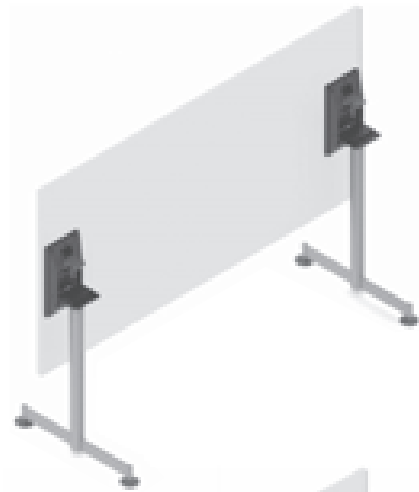

✕ OTHER COLOURS
made to order

ROMB 80 CLUB

✕ ART. 31266
ALUMINIUM

✕ OTHER COLOURS
made to order

MINIMUM TABLE PLATE THICKNESS = 25mm

PARK Z

✕ ART. 30848
RAL 9006G

✕ OTHER COLOURS
made to order