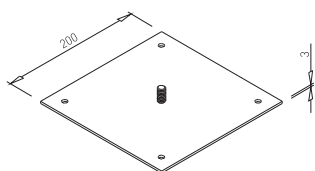

TERRA for table tops up to
 $\varnothing 800$ mm and up to 700 x 700 mm

UP PLATE TERRA 200 x 200

✕ ART. 30120
RAL 9006G

✕ OTHER COLOURS
made to order

COLUMN TERRA 50 x 50

✕ ART. 30630
RAL 9006G

✕ OTHER COLOURS
made to order

PLATE TERRA 400 x 400

✕ ART. 30632
RAL 9006G

✕ OTHER COLOURS
made to order

✕ INDEPENDENT TABLE BASES