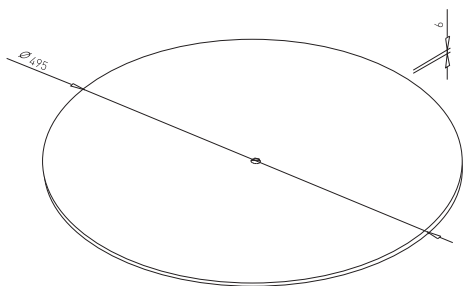

PLATE TERRA $\varnothing 500$

✕ ART. 30118
RAL 9006G

✕ OTHER COLOURS
made to order

COLUMN TERRA $\varnothing 80$

✕ ART. 30115
RAL 9006G

✕ OTHER COLOURS
made to order