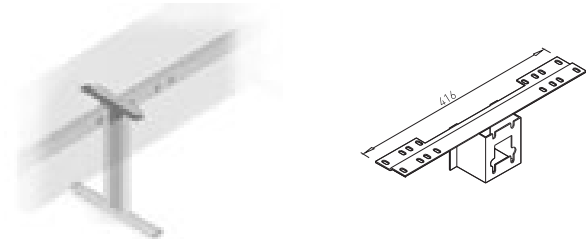

DESK BAR 2000
L=1903 mm ✕ ART. 30023
RAL 9006G

DESK BAR TELESCOPIC 1000 - 1600

DESK BAR TELESKOPIC 1000 - 1600
L=903 - 1503 mm ✕ ART. 31141
RAL 9006G

DESK BAR TELESCOPIC 1400 - 2000

DESK BAR TELESKOPIC 1400 - 2000
L=1303 - 1903 mm ✕ ART. 31140
RAL 9006G

HOLDING PLATE 90°

✕ ART. 30879
RAL 9006G

LEG HOLDER

✕ ART. 30076
RAL 9006G

DESK BAR EXTENSION

✕ ART. 30394
RAL 9006G

CONNECTING PLATE "Z"

✕ ART. 30024
RAL 9006G

CONNECTING PLATE 90 x 65

✕ ART. 30027
RAL 9006G

HOLDER

✕ ART. 30901
RAL 9006G

COMPUTER SHELF

✕ ART. 30056
RAL 9006G

Angular solution for T legs 90° for legs TEMPO, TEND, WORK, TILL

DESK BAR - 400 mm = table plate dimension

desk bar table plate dimen.

800 mm	400 mm
1000 mm	600 mm
1200 mm	800 mm
1400 mm	1000 mm
1600 mm	1200 mm
1800 mm	1400 mm
2000 mm	1600 mm

DESK BAR = table plate dimension

desk bar table plate dimen.

1400 mm	1400 mm
1600 mm	1600 mm
1800 mm	1800 mm
2000 mm	2000 mm