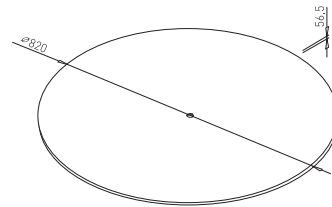

CROSS BOMA 1000

✕ ART. 30278
 RAL 9006G

✕ OTHER COLOURS
 made to order

PLATE BOMA $\varnothing 820$ B

✕ ART. 30072
 RAL 9006G

✕ OTHER COLOURS
 made to order

COLUMN BOMA IRON $\varnothing 395$ / $\varnothing 820$