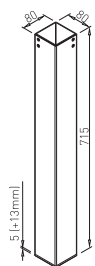

KOTA 80x80

✕ ART. 30900
RAL 9006G

✕ OTHER COLOURS
made to order