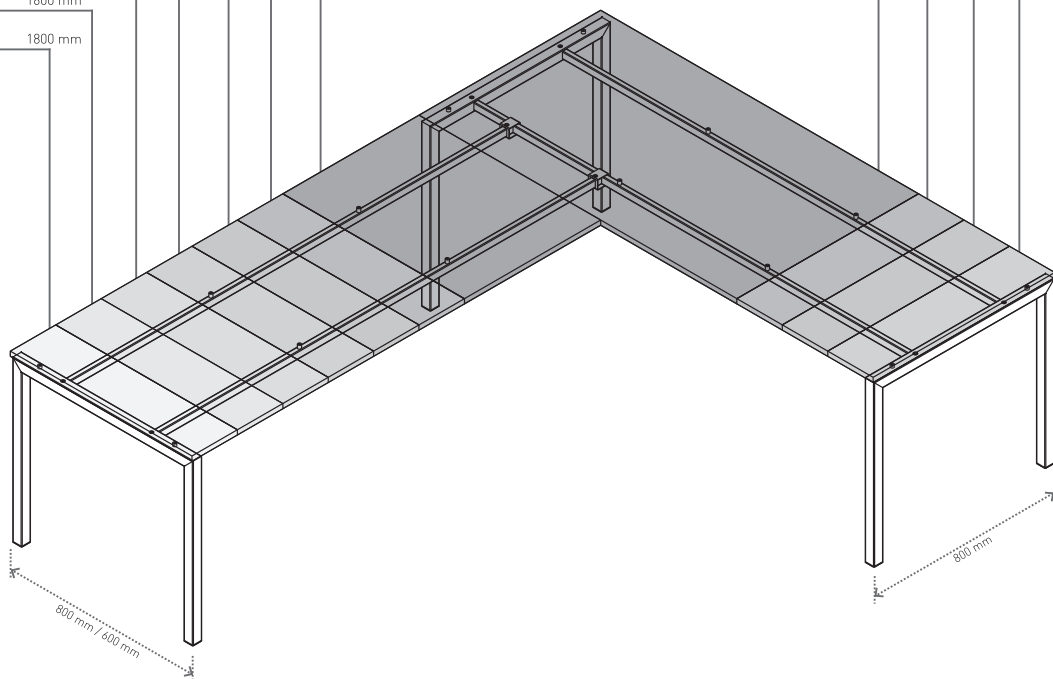

COMPUTER HOLDER

✕ ART. 30846
RAL 9006G

WIRE SHELF

✕ ART. 31498
RAL 9006G

ANGULAR SOLUTION - for legs from system EDGE

Telescopic connectors can be used with all other dimensions of table plates

connector - 200 mm = table plate dimension

connector	table plate dimen.
800 mm	600 mm
1000 mm	800 mm
1200 mm	1000 mm
1400 mm	1200 mm
1600 mm	1400 mm
1800 mm	1600 mm
2000 mm	1800 mm

connector = table plate dimension

connector	table plate dimen.
1400 mm	1400 mm
1600 mm	1600 mm
1800 mm	1800 mm
2000 mm	2000 mm