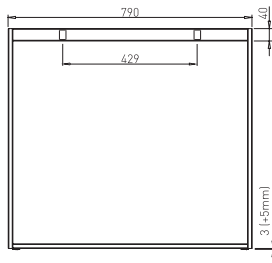

DESK BAR 1000
L=903 mm ✕ ART. 30015
RAL 9006G

DESK BAR 1200
L=1103 mm ✕ ART. 30017
RAL 9006G

DESK BAR 1400
L=1303 mm ✕ ART. 30019
RAL 9006G

DESK BAR 1600
L=1503 mm ✕ ART. 30021
RAL 9006G

DESK BAR 1800
L=1703 mm ✕ ART. 30022
RAL 9006G

desk bar table plate dimen.

800 mm	400 mm
1000 mm	600 mm
1200 mm	800 mm
1400 mm	1000 mm
1600 mm	1200 mm
1800 mm	1400 mm
2000 mm	1600 mm

DESK BAR = table plate dimension

desk bar table plate dimen.

1400 mm	1400 mm
1600 mm	1600 mm
1800 mm	1800 mm
2000 mm	2000 mm

DESK BAR + 400 mm = table plate dimension

desk bar table plate dimen.

1000 mm	1400 mm
1200 mm	1600 mm
1400 mm	1800 mm
1600 mm	2000 mm

Angular solution for C legs 90° for legs COMO, MARK

DESK BAR - 500 mm = table plate dimension

LENGTH OF CONNECTOR = LENGTH OF TABLE PLATE - 400 mm

✕ SYSTEM HIDE

HQ 800

✕ ART. 31433
RAL 9006G

✕ OTHER COLOURS
made to order

HQ 600

✕ ART. 31432
RAL 9006G

✕ OTHER COLOURS
made to order