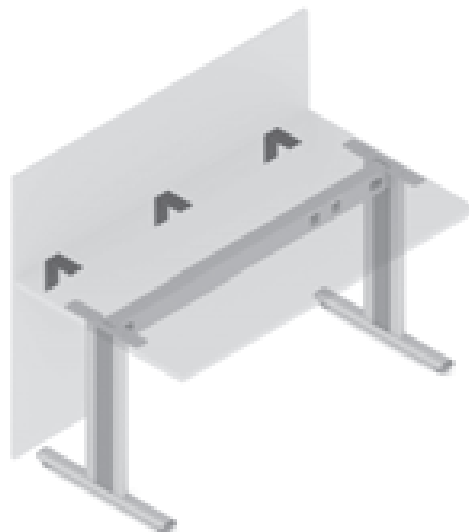

ANGULAR CONNECTING PLATE

✕ ART. 30705
RAL 9006G

✕ OTHER COLOURS
made to order