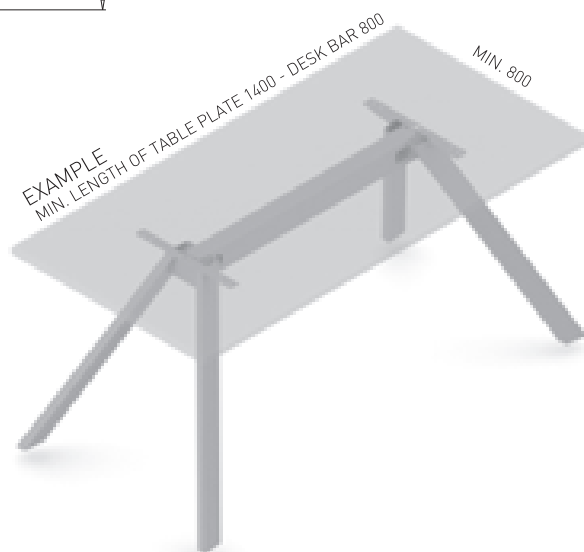

✕ OTHER COLOURS
made to order

✕ SYSTEM DESK BAR

MOST

✕ ART. 31270
RAL 9006G

✕ OTHER COLOURS
made to order

LENGTH OF DESK BAR = LENGTH OF TABLE PLATE - 600 mm

DESK BAR BASIC

DESK BAR 800
L=703 mm ✕ ART. 30014
RAL 9006G

DESK BAR 1000
L=903 mm ✕ ART. 30015
RAL 9006G

DESK BAR 1200
L=1103 mm ✕ ART. 30017
RAL 9006G

DESK BAR 1400
L=1303 mm ✕ ART. 30019
RAL 9006G

DESK BAR 1600
L=1503 mm ✕ ART. 30021
RAL 9006G

DESK BAR 1800
L=1703 mm ✕ ART. 30022
RAL 9006G

DESK BAR 2000
L=1903 mm ✕ ART. 30023
RAL 9006G

DESK BAR TELESCOPIC 1000 - 1600

DESK BAR TELESKOPIC 1000 - 1600
L=903 - 1503 mm ✕ ART. 31141
RAL 9006G

DESK BAR TELESCOPIC 1400 - 2000

DESK BAR TELESKOPIC 1400 - 2000
L=1303 - 1903 mm ✕ ART. 31140
RAL 9006G