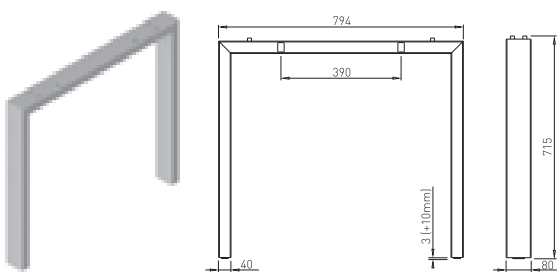

connector	table plate dimen.
800 mm	600 mm
1000 mm	800 mm
1200 mm	1000 mm
1400 mm	1200 mm
1600 mm	1400 mm
1800 mm	1600 mm
2000 mm	1800 mm

connector = table plate dimension

connector	table plate dimen.
1400 mm	1400 mm
1600 mm	1600 mm
1800 mm	1800 mm
2000 mm	2000 mm

✕ ART. 20702
RAL 9005 plastic

For one leg 2 sets of taps are needed.
Using the taps the height of the table can be regulated from 736 - 856 mm.

✕ SYSTEM EDGE

FLAT 800

✕ ART. 31490
RAL 9006G

✕ OTHER COLOURS
made to order