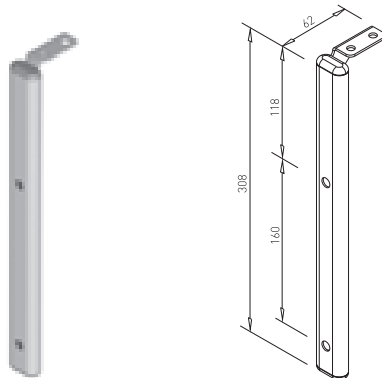

BACK (PERFORATED)

BACK 800	L=700 mm	✘ ART. 30165 RAL 9006G	✘ OTHER COLOURS made to order
BACK 1000	L=900 mm	✘ ART. 30166 RAL 9006G	✘ OTHER COLOURS made to order
BACK 1200	L=1100 mm	✘ ART. 30167 RAL 9006G	✘ OTHER COLOURS made to order
BACK 1400	L=1300 mm	✘ ART. 30168 RAL 9006G	✘ OTHER COLOURS made to order
BACK 1600	L=1500 mm	✘ ART. 30169 RAL 9006G	✘ OTHER COLOURS made to order
BACK 1800	L=1700 mm	✘ ART. 30170 RAL 9006G	✘ OTHER COLOURS made to order
BACK 2000	L=1900 mm	✘ ART. 30171 RAL 9006G	✘ OTHER COLOURS made to order

BACK HOLDER

- ✘ ART. 30030
  RAL 9006G
- ✘ OTHER COLOURS
  made to order