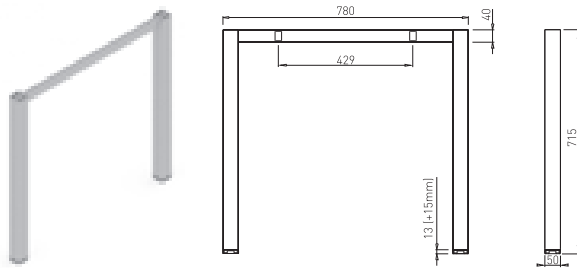

desk bar table plate dimen.

800 mm	400 mm
1000 mm	600 mm
1200 mm	800 mm
1400 mm	1000 mm
1600 mm	1200 mm
1800 mm	1400 mm
2000 mm	1600 mm

DESK BAR = table plate dimension

desk bar table plate dimen.

1400 mm	1400 mm
1600 mm	1600 mm
1800 mm	1800 mm
2000 mm	2000 mm

DESK BAR + 400 mm = table plate dimension

desk bar table plate dimen.

1000 mm	1400 mm
1200 mm	1600 mm
1400 mm	1800 mm
1600 mm	2000 mm

Angular solution for C legs 90° for legs COMO, MARK

DESK BAR - 500 mm = table plate dimension

DESK BAR = table plate dimension

Angular solution for C legs 90° for legs COMO, MARK

DESK BAR - 400 mm = table plate dimension

DESK BAR + 400 mm = table plate dimension

HUBO 50/800

✕ ART. 31420
RAL 9006G

✕ OTHER COLOURS
made to order

HUBO 50/600

✕ ART. 31419
RAL 9006G

✕ OTHER COLOURS
made to order

PLUG CUBO FOR HEIGHT - ADJUSTABLE LEGS

✕ ART. 30709
RAL 7015 plastic

✕ ART. 20709
RAL 9005 plastic

For one leg 2 set of taps are needed.

Using the taps the height of the table can be regulated from 736 - 856 mm.