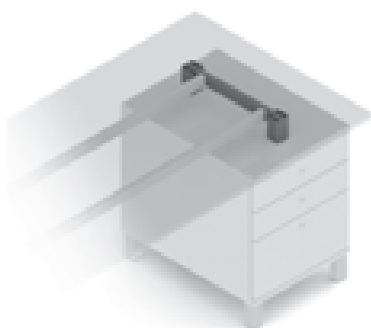

COMPUTER HOLDER

✕ ART. 30846
RAL 9006G

WIRE SHELF

✕ ART. 31498
RAL 9006G

ANGULAR SOLUTION - for legs from system EDGE

Telescopic connectors can be used with all other dimensions of table plates

connector - 200 mm = table plate dimension