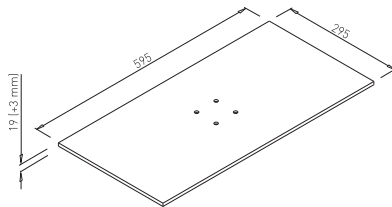

PLATE GAST 600 x 300

✕ ART. 31262
RAL 9006G

✕ OTHER COLOURS
made to order

LENGTH OF CONNECTOR = LENGTH OF TABLE PLATE - 800 mm
CONNECTORS FROM PAGE 35

EXAMPLE
MIN. LENGTH OF TABLE 1600 - CONNECTOR 800 (PAGE 35)