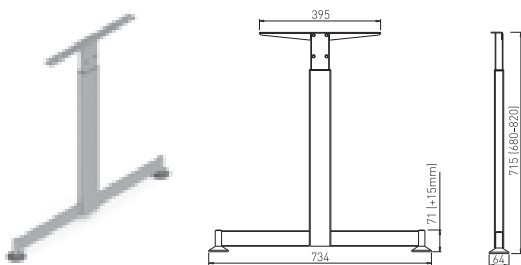

TEND T 600 HV

✕ ART. 30985
RAL 9006G

✕ OTHER COLOURS
made to order