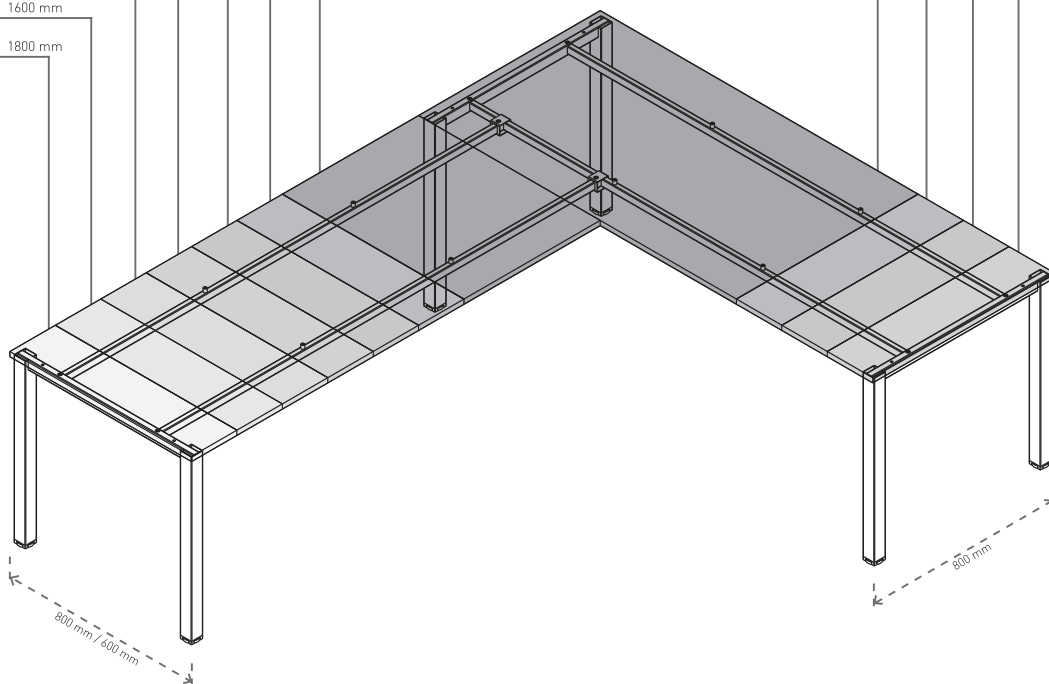

✕ ART. 30846
RAL 9006G

WIRE SHELF

✕ ART. 31498
RAL 9006G

ANGULAR SOLUTION - for legs HUBO, HOXO, HQ

Telescopic connectors can be used with all other dimensions of table plates

connector - 200 mm = table plate dimension

connector	table plate dimen.
800 mm	600 mm
1000 mm	800 mm
1200 mm	1000 mm
1400 mm	1200 mm
1600 mm	1400 mm
1800 mm	1600 mm
2000 mm	1800 mm

connector = table plate dimension

connector	table plate dimen.
1400 mm	1400 mm
1600 mm	1600 mm
1800 mm	1800 mm
2000 mm	2000 mm