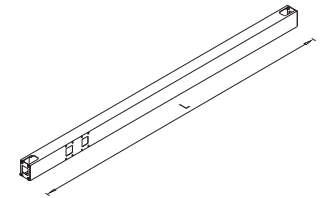

✕ OTHER COLOURS
made to order

✕ SYSTEM DESK BAR

MOST

✕ ART. 31270
RAL 9006G

✕ OTHER COLOURS
made to order

LENGTH OF DESK BAR = LENGTH OF TABLE PLATE - 600 mm

DESK BAR BASIC

DESK BAR 800
L=703 mm ✕ ART. 30014
RAL 9006G

DESK BAR 1000
L=903 mm ✕ ART. 30015
RAL 9006G

DESK BAR 1200
L=1103 mm ✕ ART. 30017
RAL 9006G

DESK BAR 1400
L=1303 mm ✕ ART. 30019
RAL 9006G

DESK BAR 1600
L=1503 mm ✕ ART. 30021
RAL 9006G

DESK BAR 1800
L=1703 mm ✕ ART. 30022
RAL 9006G

DESK BAR 2000
L=1903 mm ✕ ART. 30023
RAL 9006G

DESK BAR TELESCOPIC 1000 - 1600

DESK BAR TELESKOPIC 1000 - 1600
L=903 - 1503 mm ✕ ART. 31141
RAL 9006G

DESK BAR TELESCOPIC 1400 - 2000

DESK BAR TELESKOPIC 1400 - 2000
L=1303 - 1903 mm ✕ ART. 31140
RAL 9006G

desk bar table plate dimen.

800 mm	400 mm
1000 mm	600 mm
1200 mm	800 mm
1400 mm	1000 mm
1600 mm	1200 mm
1800 mm	1400 mm
2000 mm	1600 mm

DESK BAR = table plate dimension

desk bar table plate dimen.

1400 mm	1400 mm
1600 mm	1600 mm
1800 mm	1800 mm
2000 mm	2000 mm