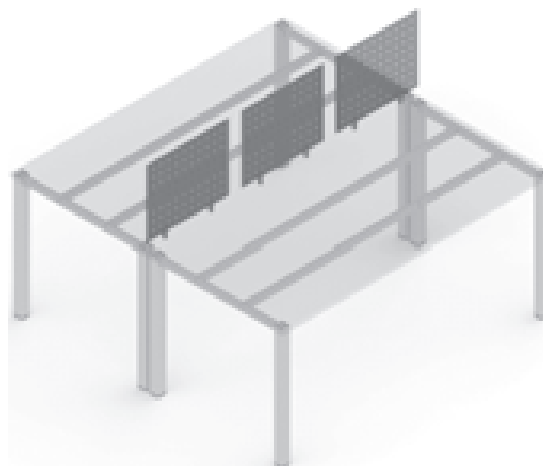

BLIND

✕ ART. 30093
RAL 9006G

✕ OTHER COLOURS
made to order