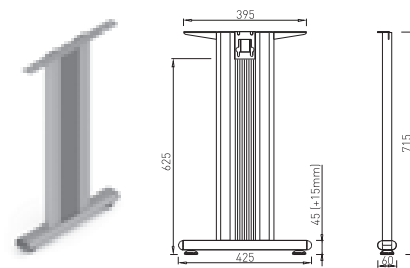

TEMPO T 400

✕ ART. 30002
RAL 9006G

✕ OTHER COLOURS
made to order