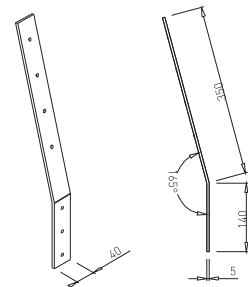

BACK HOLDER SILK

✕ ART. 30091
RAL 9006G

✕ OTHER COLOURS
made to order