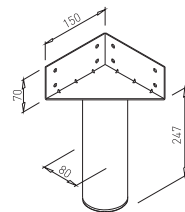

SILK ø80

✕ ART. 30121
RAL 9006G

✕ OTHER COLOURS
made to order