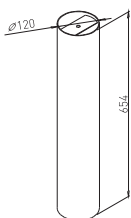

COLUMN BOMA ø120 / ø620

× ART. 30284
RAL 9006G

× OTHER COLOURS
made to order