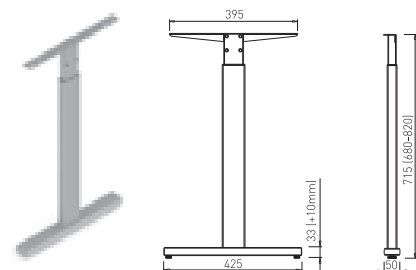

✕ OTHER COLOURS
made to order

✕ SYSTEM DESK BAR

MOST

✕ ART. 31270
RAL 9006G

✕ OTHER COLOURS
made to order

LENGTH OF DESK BAR = LENGTH OF TABLE PLATE - 600 mm

DESK BAR BASIC

DESK BAR 800
L=703 mm ✕ ART. 30014
RAL 9006G

DESK BAR 1000
L=903 mm ✕ ART. 30015
RAL 9006G

DESK BAR 1200
L=1103 mm ✕ ART. 30017
RAL 9006G

DESK BAR 1400
L=1303 mm ✕ ART. 30019
RAL 9006G

DESK BAR 1600
L=1503 mm ✕ ART. 30021
RAL 9006G

DESK BAR 1800
L=1703 mm ✕ ART. 30022
RAL 9006G

desk bar table plate dimen.

800 mm	400 mm
1000 mm	600 mm
1200 mm	800 mm
1400 mm	1000 mm
1600 mm	1200 mm
1800 mm	1400 mm
2000 mm	1600 mm

DESK BAR = table plate dimension

desk bar table plate dimen.

1400 mm	1400 mm
1600 mm	1600 mm
1800 mm	1800 mm
2000 mm	2000 mm