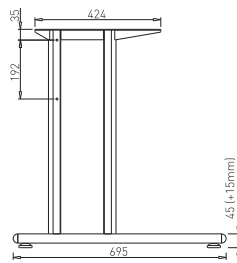

AVA C 700

✕ ART. 30172
RAL 9006G

✕ OTHER COLOURS
made to order