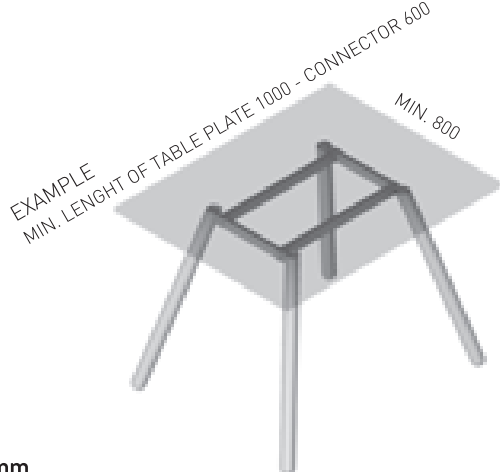

✕ ART. 20704
RAL 9005 plastic

For one leg 2 sets of taps are needed.
Using the taps the height of the table can be regulated from 736 - 856 mm.

HIWOOD FE ø50/800

✕ ART. 31495
RAL 9005FE
OAK OILED

✕ OTHER COLOURS
made to order

LENGTH OF CONNECTOR = LENGTH OF TABLE PLATE - 400 mm

✕ SYSTEM HIDE

HIWOOD FE 70x30/800

✕ ART. 31494
RAL 9005FE
OAK OILED

✕ OTHER COLOURS
made to order

EXAMPLE
MIN. LENGTH OF TABLE PLATE 1000 - CONNECTOR 600
MIN. 800