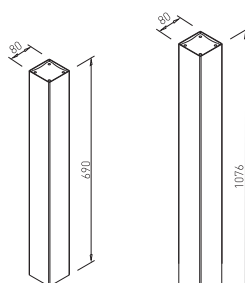

COLUMN 80 x 80 GAST

✕ ART. 31249
RAL 9006G

✕ OTHER COLOURS
made to order