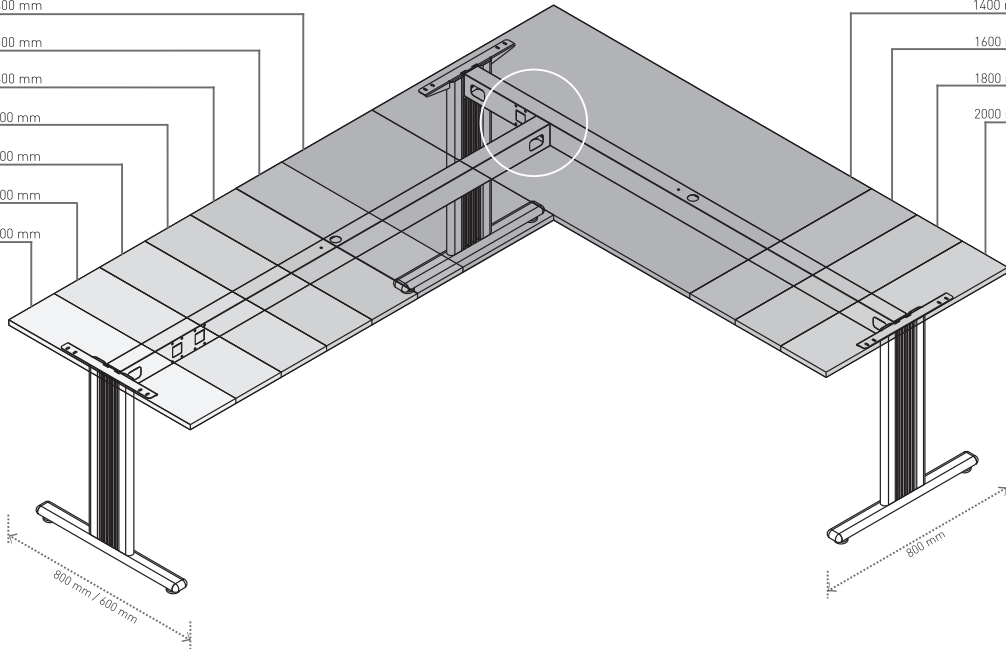

CONNECTING PLATE 90 x 65

✕ ART. 30027
RAL 9006G

HOLDER

✕ ART. 30901
RAL 9006G

COMPUTER SHELF

✕ ART. 30056
RAL 9006G

Angular solution for T legs 90° for legs TEMPO, TEND, WORK, TILL

DESK BAR - 400 mm = table plate dimension

desk bar table plate dimen.

800 mm	400 mm
1000 mm	600 mm
1200 mm	800 mm
1400 mm	1000 mm
1600 mm	1200 mm
1800 mm	1400 mm
2000 mm	1600 mm

DESK BAR = table plate dimension

desk bar table plate dimen.

1400 mm	1400 mm
1600 mm	1600 mm
1800 mm	1800 mm
2000 mm	2000 mm