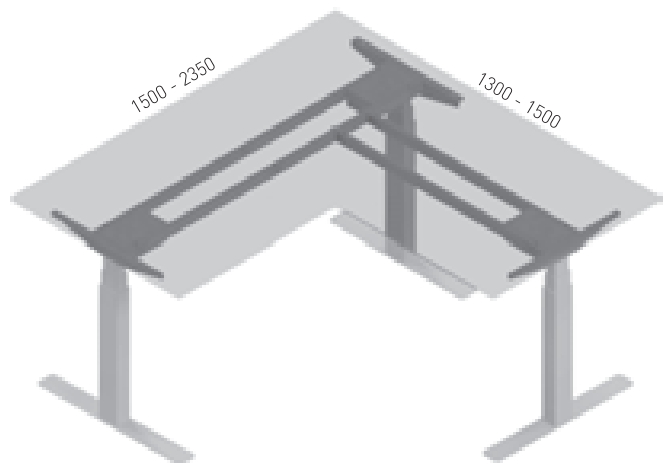

ELTIPLA 3

✕ ART. 31265
RAL 9006