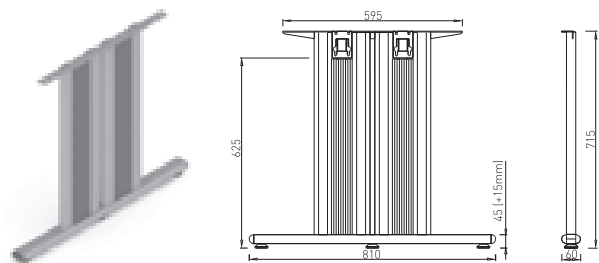

TEMPO T 800

✕ ART. 30006
RAL 9006G

✕ OTHER COLOURS
made to order