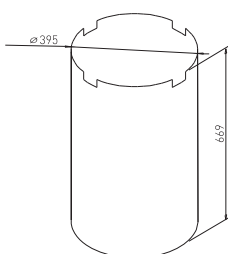

COLUMN BOMA IRON $\varnothing 395$ / $\varnothing 820$

✕ ART. 31205
RAL 9006G

✕ OTHER COLOURS
made to order