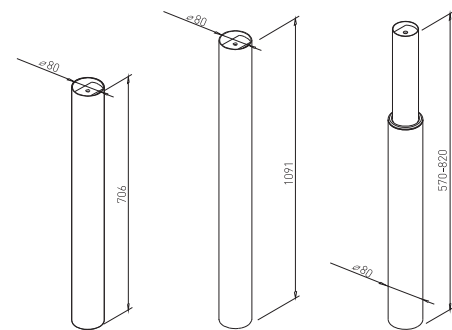

COLUMN TERRA $\varnothing 80$ BAR

✕ ART. 30841
RAL 9006G

✕ OTHER COLOURS
made to order

COLUMN TERRA $\varnothing 80$ HV

✕ ART. 30009
RAL 9006G

✕ OTHER COLOURS
made to order