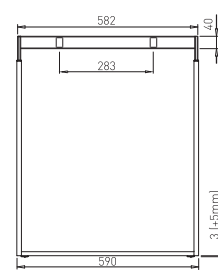

HQ 600 HV

✕ ART. 31434
RAL 9006G

✕ OTHER COLOURS
made to order