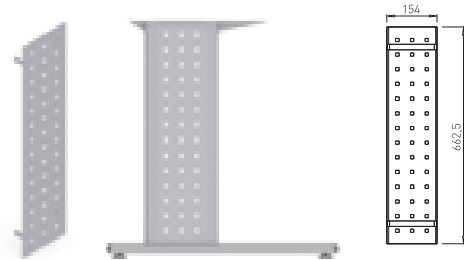

PLASTIC INSET

✕ ART. 30219
RAL 7015 plastic

✕ ART. 20219
RAL 9005 plastic

WOODEN BACKS -

hole dimensions for the manufacture of wooden backs

✕ INDEPENDENT LEGS

MINIMUM TABLE PLATE THICKNESS = 25mm

FIFTY