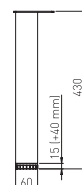

SIXTY CLUB

✕ ART. 30398
RAL 9006G

✕ OTHER COLOURS
made to order