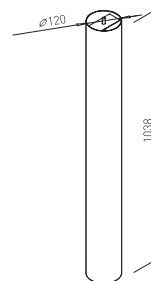

COLUMN BOMA BAR ø120 / ø620

× ART. 30839
RAL 9006G

× OTHER COLOURS
made to order