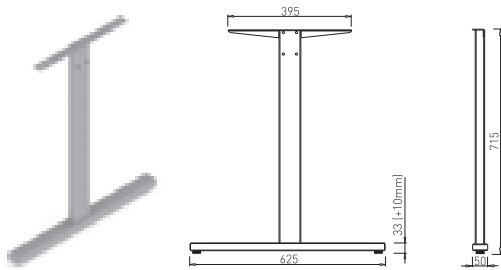

TILL T 600

✕ ART. 31271
RAL 9006G

✕ OTHER COLOURS
made to order