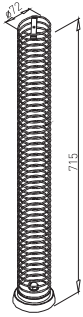

CABLE TUBE $\varnothing 72$

✘ ART. 30077
RAL 9006G

✘ OTHER COLOURS
made to order