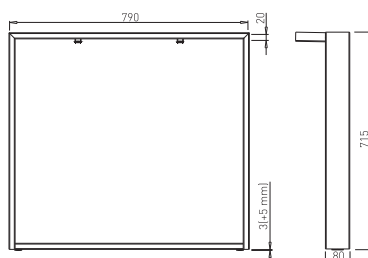

✕ OTHER COLOURS
made to order

✕ INDEPENDENT LEGS

✕ INDEPENDENT LEGS

MINIMUM TABLE PLATE THICKNESS = 25mm

O-LEG

✕ ART. 30656
RAL 9006G

✕ ART. 20656
RAL 9005FE

✕ OTHER COLOURS
made to order