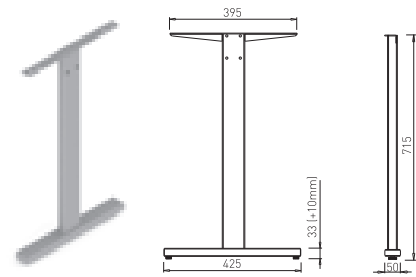

TILL T 400

✕ ART. 31272
RAL 9006G

✕ OTHER COLOURS
made to order