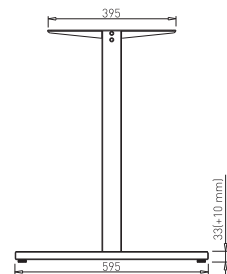

SOLO SIMPLE

✕ ART. 30792
RAL 9006G

✕ OTHER COLOURS
made to order