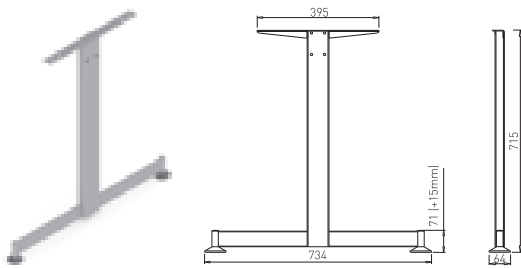

TEND T 600

✕ ART. 30744
RAL 9006G

✕ OTHER COLOURS
made to order