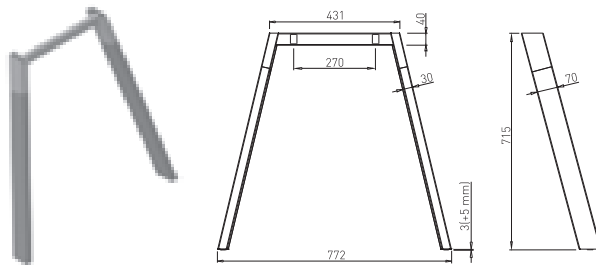

desk bar table plate dimen.

800 mm	400 mm
1000 mm	600 mm
1200 mm	800 mm
1400 mm	1000 mm
1600 mm	1200 mm
1800 mm	1400 mm
2000 mm	1600 mm

DESK BAR = table plate dimension

desk bar table plate dimen.

1400 mm	1400 mm
1600 mm	1600 mm
1800 mm	1800 mm
2000 mm	2000 mm

✕ ART. 20704
RAL 9005 plastic

For one leg 2 sets of taps are needed.
Using the taps the height of the table can be regulated from 736 - 856 mm.

HIWOOD FE ø50/800

✕ ART. 31495
RAL 9005FE
OAK OILED

✕ OTHER COLOURS
made to order

LENGTH OF CONNECTOR = LENGTH OF TABLE PLATE - 400 mm

✕ SYSTEM HIDE

HIWOOD FE 70x30/800

✕ ART. 31494
RAL 9005FE
OAK OILED

✕ OTHER COLOURS
made to order

EXAMPLE
MIN. LENGTH OF TABLE PLATE 1000 - CONNECTOR 600
MIN. 800

LENGTH OF CONNECTOR = LENGTH OF TABLE PLATE - 400 mm

✕ SYSTEM HIDE

HQ 800

✕ ART. 31433
RAL 9006G

✕ OTHER COLOURS
made to order

HQ 600

✕ ART. 31432
RAL 9006G

✕ OTHER COLOURS
made to order