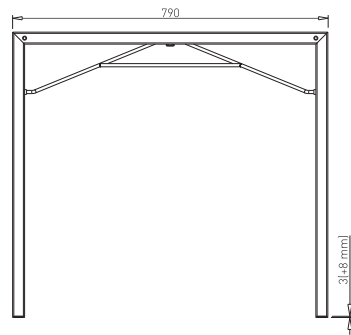

✕ OTHER COLOURS
made to order

MINIMUM TABLE PLATE THICKNESS = 25mm

SKIP 800

✕ ART. 31269
RAL 9006G

✕ OTHER COLOURS
made to order

✕ INDEPENDENT LEGS

× INDEPENDENT LEGS

MINIMUM TABLE PLATE THICKNESS = 25mm