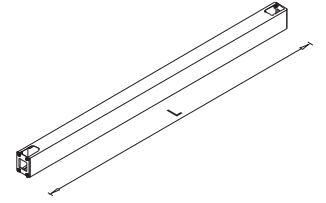

✕ OTHER COLOURS
made to order

✕ SYSTEM DESK BAR

MOST

✕ ART. 31270
RAL 9006G

✕ OTHER COLOURS
made to order

LENGTH OF DESK BAR = LENGTH OF TABLE PLATE - 600 mm

DESK BAR BASIC

DESK BAR 800
L=703 mm ✕ ART. 30014
RAL 9006G

DESK BAR 1000
L=903 mm ✕ ART. 30015
RAL 9006G

DESK BAR 1200
L=1103 mm ✕ ART. 30017
RAL 9006G

DESK BAR 1400
L=1303 mm ✕ ART. 30019
RAL 9006G

DESK BAR 1600
L=1503 mm ✕ ART. 30021
RAL 9006G

DESK BAR 1800
L=1703 mm ✕ ART. 30022
RAL 9006G

DESK BAR 2000
L=1903 mm ✕ ART. 30023
RAL 9006G

DESK BAR TELESCOPIC 1000 - 1600

DESK BAR TELESKOPIC 1000 - 1600
L=903 - 1503 mm ✕ ART. 31141
RAL 9006G

DESK BAR TELESCOPIC 1400 - 2000

DESK BAR TELESKOPIC 1400 - 2000
L=1303 - 1903 mm ✕ ART. 31140
RAL 9006G

desk bar table plate dimen.

800 mm	400 mm
1000 mm	600 mm
1200 mm	800 mm
1400 mm	1000 mm
1600 mm	1200 mm
1800 mm	1400 mm
2000 mm	1600 mm

DESK BAR = table plate dimension

desk bar table plate dimen.

1400 mm	1400 mm
1600 mm	1600 mm
1800 mm	1800 mm
2000 mm	2000 mm