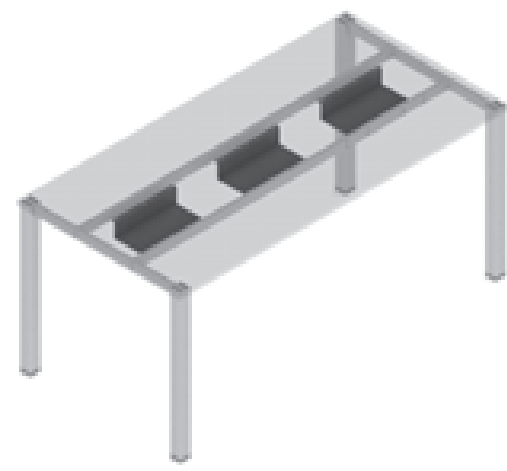

CABLE TUBE $\varnothing 72$

✘ ART. 30077
RAL 9006G

✘ OTHER COLOURS
made to order

CABLE SHELF

✘ ART. 30525
RAL 9006G

✘ OTHER COLOURS
made to order

ANGULAR CONNECTING PLATE

✕ ART. 30705
RAL 9006G