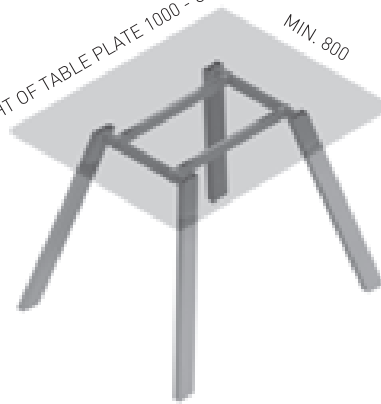

✕ ART. 20704
RAL 9005 plastic

For one leg 2 sets of taps are needed.
Using the taps the height of the table can be regulated from 736 - 856 mm.

HIWOOD FE ø50/800

✕ ART. 31495
RAL 9005FE
OAK OILED

✕ OTHER COLOURS
made to order

LENGTH OF CONNECTOR = LENGTH OF TABLE PLATE - 400 mm

✕ SYSTEM HIDE

HIWOOD FE 70x30/800

✕ ART. 31494
RAL 9005FE
OAK OILED

✕ OTHER COLOURS
made to order

EXAMPLE
MIN. LENGTH OF TABLE PLATE 1000 - CONNECTOR 600
MIN. 800