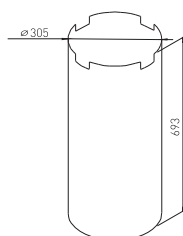

COLUMN BOMA IRON $\varnothing 305$ / $\varnothing 620$

✕ ART. 31203
RAL 9006G

✕ OTHER COLOURS
made to order