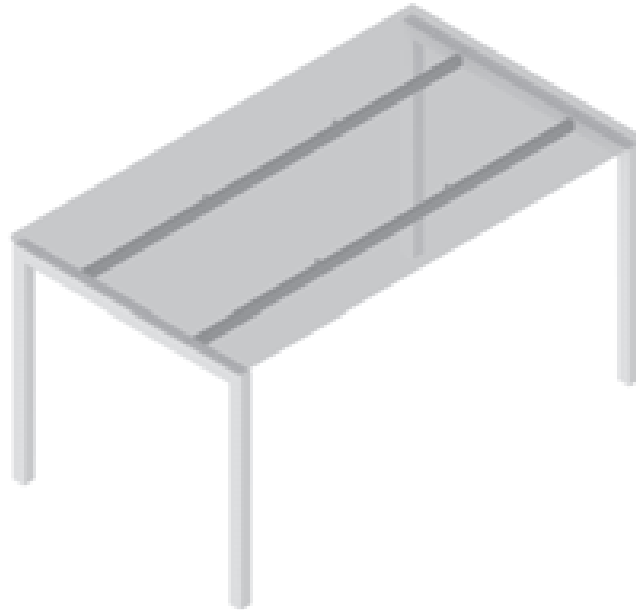

CONNECTORS EDGE

CONNECTOR 600
L=590 mm

ART. 30831
RAL 9006G

CONNECTOR 800
L=790 mm

ART. 30832
RAL 9006G

CONNECTOR 1000
L=990 mm

ART. 30833
RAL 9006G

CONNECTOR 1200
L=1190 mm

ART. 30834
RAL 9006G

CONNECTOR 1400
L=1390 mm

ART. 30835
RAL 9006G

CONNECTOR 1600
L=1590 mm

ART. 30836
RAL 9006G

CONNECTOR 1800
L=1790 mm

ART. 30837
RAL 9006G

CONNECTOR 2000
L=1990 mm

ART. 30838
RAL 9006G