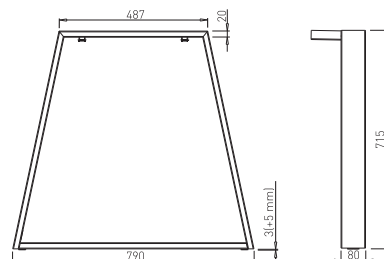

A-LEG

× ART. 30654
RAL 9006G

× ART. 20654
RAL 9005FE

∞ OTHER COLOURS
made to order