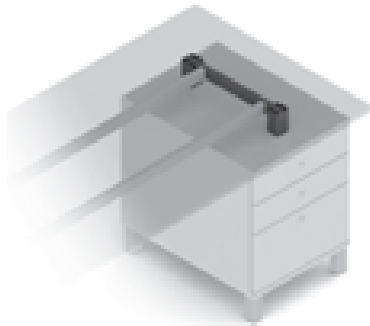

SUPPORTER HIDE

✕ ART. 31485
RAL 9006G