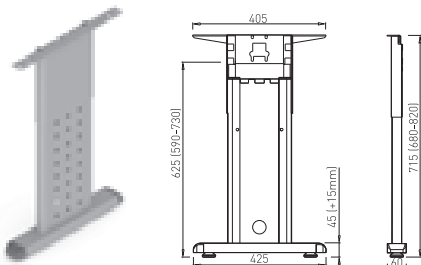

WORK T 400 HV

✕ ART. 30200
RAL 9006G

✕ OTHER COLOURS
made to order