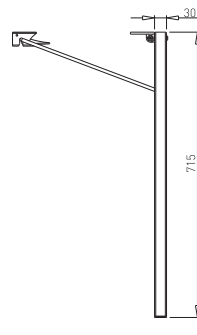

✕ OTHER COLOURS
made to order

MINIMUM TABLE PLATE THICKNESS = 25mm

SKIP 800

✕ ART. 31269
RAL 9006G

✕ OTHER COLOURS
made to order

✕ INDEPENDENT LEGS

× INDEPENDENT LEGS

MINIMUM TABLE PLATE THICKNESS = 25mm