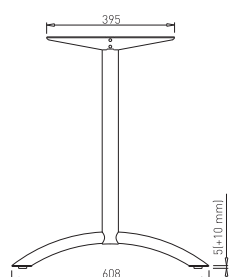

SOLO ARCH

✕ ART. 30793
RAL 9006G

✕ OTHER COLOURS
made to order