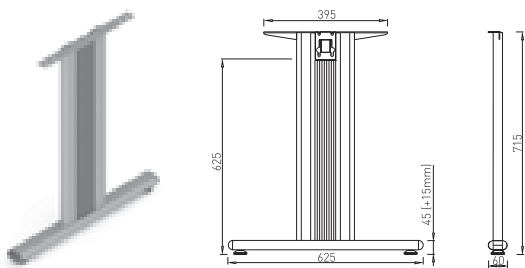

TEMPO T 600

✕ ART. 30000
RAL 9006G

✕ OTHER COLOURS
made to order