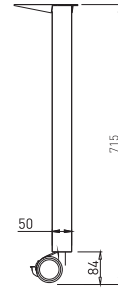

MINIMUM TABLE PLATE THICKNESS = 25mm

CUB - IN

✘ ART. 30385
RAL 9006G

✘ OTHER COLOURS
made to order

CUB - IN K

✘ ART. 30387
RAL 9006G

✘ OTHER COLOURS
made to order

PLUG CUBO / HV