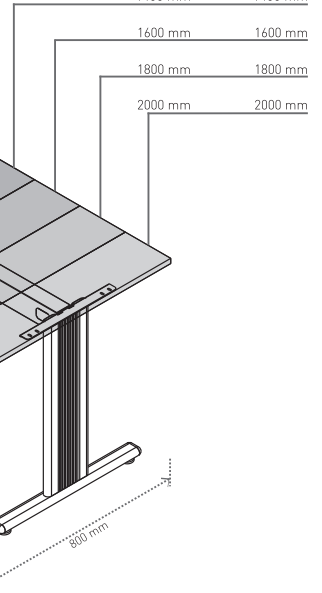

CONNECTING PLATE 90 x 65

✕ ART. 30027
RAL 9006G

HOLDER

✕ ART. 30901
RAL 9006G

COMPUTER SHELF

✕ ART. 30056
RAL 9006G

Angular solution for T legs 90° for legs TEMPO, TEND, WORK, TILL

DESK BAR - 400 mm = table plate dimension

desk bar table plate dimen.

800 mm	400 mm
1000 mm	600 mm
1200 mm	800 mm
1400 mm	1000 mm
1600 mm	1200 mm
1800 mm	1400 mm
2000 mm	1600 mm

DESK BAR = table plate dimension

desk bar table plate dimen.

1400 mm	1400 mm
1600 mm	1600 mm
1800 mm	1800 mm
2000 mm	2000 mm

Angular solution for T legs 90° for legs TEMPO, TEND, WORK, TILL

DESK BAR - 400 mm = table plate dimension

desk bar table plate dimen.

800 mm	400 mm
1000 mm	600 mm
1200 mm	800 mm
1400 mm	1000 mm
1600 mm	1200 mm
1800 mm	1400 mm
2000 mm	1600 mm

DESK BAR + 400 mm = table plate dimension

desk bar table plate dimen.

1000 mm	1400 mm
1200 mm	1600 mm
1400 mm	1800 mm
1600 mm	2000 mm

Angular solution for C legs 90° for legs COMO, MARK

DESK BAR - 500 mm = table plate dimension