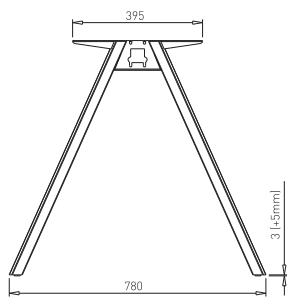

✕ OTHER COLOURS
made to order

✕ SYSTEM DESK BAR

MOST

✕ ART. 31270
RAL 9006G

✕ OTHER COLOURS
made to order

LENGTH OF DESK BAR = LENGTH OF TABLE PLATE - 600 mm

DESK BAR BASIC

DESK BAR 800
L=703 mm ✕ ART. 30014
RAL 9006G

DESK BAR 1000
L=903 mm ✕ ART. 30015
RAL 9006G

DESK BAR 1200
L=1103 mm ✕ ART. 30017
RAL 9006G

DESK BAR 1400
L=1303 mm ✕ ART. 30019
RAL 9006G

DESK BAR 1600
L=1503 mm ✕ ART. 30021
RAL 9006G

DESK BAR 1800
L=1703 mm ✕ ART. 30022
RAL 9006G

DESK BAR 2000
L=1903 mm ✕ ART. 30023
RAL 9006G

DESK BAR TELESCOPIC 1000 - 1600

DESK BAR TELESKOPIC 1000 - 1600
L=903 - 1503 mm ✕ ART. 31141
RAL 9006G

DESK BAR TELESCOPIC 1400 - 2000

DESK BAR TELESKOPIC 1400 - 2000
L=1303 - 1903 mm ✕ ART. 31140
RAL 9006G

desk bar table plate dimen.

800 mm	400 mm
1000 mm	600 mm
1200 mm	800 mm
1400 mm	1000 mm
1600 mm	1200 mm
1800 mm	1400 mm
2000 mm	1600 mm

DESK BAR = table plate dimension

desk bar table plate dimen.

1400 mm	1400 mm
1600 mm	1600 mm
1800 mm	1800 mm
2000 mm	2000 mm