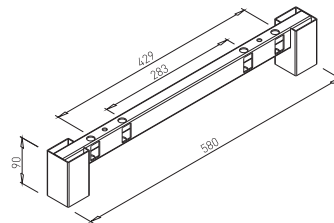

SUPPORTER HIDE

✕ ART. 31485
RAL 9006G