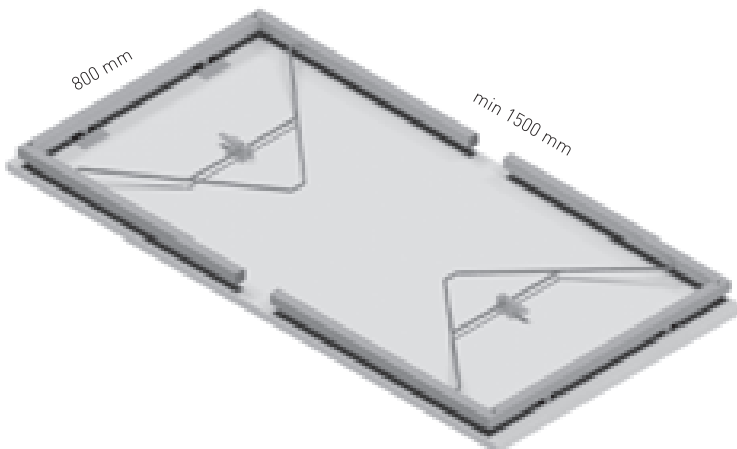

✕ OTHER COLOURS
made to order

MINIMUM TABLE PLATE THICKNESS = 25mm

SKIP 800

✕ ART. 31269
RAL 9006G

✕ OTHER COLOURS
made to order

✕ INDEPENDENT LEGS

× INDEPENDENT LEGS

MINIMUM TABLE PLATE THICKNESS = 25mm