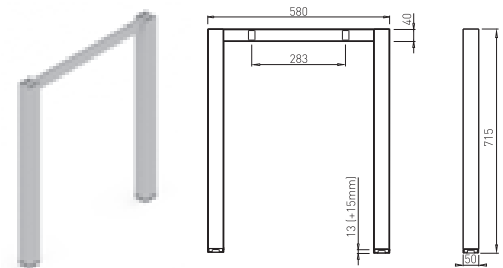

desk bar table plate dimen.

800 mm	400 mm
1000 mm	600 mm
1200 mm	800 mm
1400 mm	1000 mm
1600 mm	1200 mm
1800 mm	1400 mm
2000 mm	1600 mm

DESK BAR = table plate dimension

desk bar table plate dimen.

1400 mm	1400 mm
1600 mm	1600 mm
1800 mm	1800 mm
2000 mm	2000 mm

DESK BAR + 400 mm = table plate dimension

desk bar table plate dimen.

1000 mm	1400 mm
1200 mm	1600 mm
1400 mm	1800 mm
1600 mm	2000 mm

Angular solution for C legs 90° for legs COMO, MARK

DESK BAR - 500 mm = table plate dimension

DESK BAR = table plate dimension

Angular solution for C legs 90° for legs COMO, MARK

DESK BAR - 400 mm = table plate dimension

DESK BAR + 400 mm = table plate dimension

HUBO 50/800

✕ ART. 31420
RAL 9006G

✕ OTHER COLOURS
made to order

HUBO 50/600

✕ ART. 31419
RAL 9006G

✕ OTHER COLOURS
made to order

PLUG CUBO FOR HEIGHT - ADJUSTABLE LEGS

✕ ART. 30709
RAL 7015 plastic

✕ ART. 20709
RAL 9005 plastic

For one leg 2 set of taps are needed.

Using the taps the height of the table can be regulated from 736 - 856 mm.