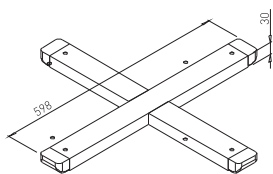

BOMA for table tops up to
 $\varnothing 1100$ mm and up to 900×900 mm

CROSS BOMA 600

✕ ART. 30279
 RAL 9006G

✕ OTHER COLOURS
 made to order

PLATE BOMA $\varnothing 620$ B

✕ ART. 30163
 RAL 9006G

✕ OTHER COLOURS
 made to order