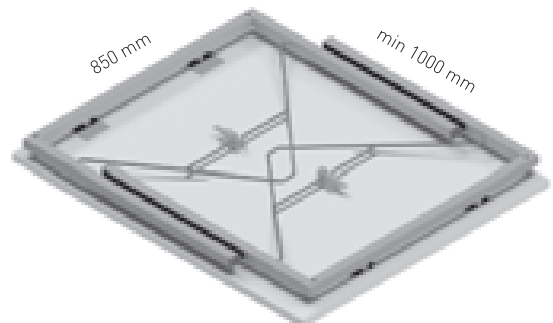

✕ OTHER COLOURS
made to order

MINIMUM TABLE PLATE THICKNESS = 25mm

SKIP 800

✕ ART. 31269
RAL 9006G

✕ OTHER COLOURS
made to order

✕ INDEPENDENT LEGS

× INDEPENDENT LEGS

MINIMUM TABLE PLATE THICKNESS = 25mm