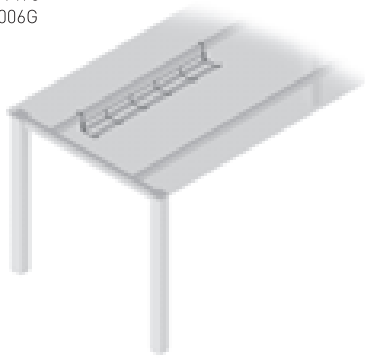

COMPUTER HOLDER

✕ ART. 30846
RAL 9006G

WIRE SHELF

✕ ART. 31498
RAL 9006G

ANGULAR SOLUTION - for legs from system EDGE

Telescopic connectors can be used with all other dimensions of table plates

connector - 200 mm = table plate dimension