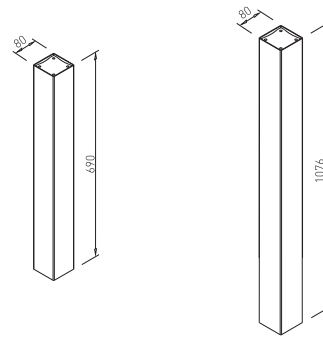

PLATE GAST 600 x 300

✕ ART. 31262
RAL 9006G

✕ OTHER COLOURS
made to order

LENGTH OF CONNECTOR = LENGTH OF TABLE PLATE - 800 mm
CONNECTORS FROM PAGE 35

EXAMPLE
MIN. LENGTH OF TABLE 1600 - CONNECTOR 800 (PAGE 35)