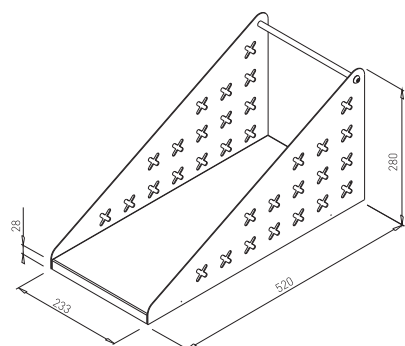

COMPUTER TROLLEY

✕ ART. 30641
RAL 9006G

✕ OTHER COLOURS
made to order

✕ ACCESSORIES FOR ALL SYSTEMS