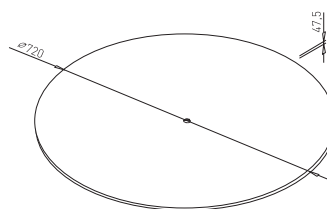

✕ OTHER COLOURS
made to order

PLATE BOMA ø720 B

✕ ART. 30064
RAL 9006G

✕ OTHER COLOURS
made to order

COLUMN BOMA IRON ø335 / ø720

✕ ART. 31204
RAL 9006G

✕ OTHER COLOURS
made to order

BOMA for table tops up to
 $\varnothing 1600$ mm and up to 1200×1200 mm