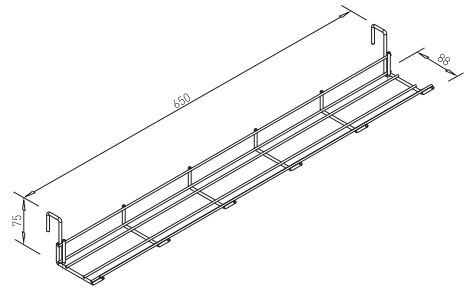

COMPUTER HOLDER

✕ ART. 30846
RAL 9006G

WIRE SHELF

✕ ART. 31498
RAL 9006G

ANGULAR SOLUTION - for legs from system EDGE

Telescopic connectors can be used with all other dimensions of table plates

connector - 200 mm = table plate dimension