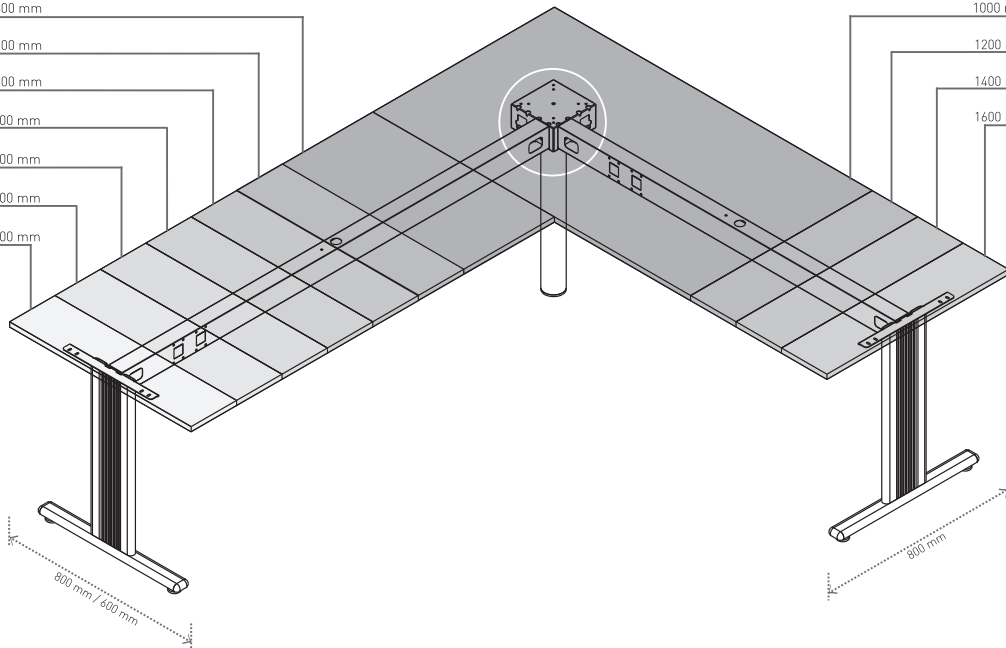

CONNECTING PLATE 90 x 65

✕ ART. 30027
RAL 9006G

HOLDER

✕ ART. 30901
RAL 9006G

COMPUTER SHELF

✕ ART. 30056
RAL 9006G

Angular solution for T legs 90° for legs TEMPO, TEND, WORK, TILL

DESK BAR - 400 mm = table plate dimension

desk bar table plate dimen.

800 mm	400 mm
1000 mm	600 mm
1200 mm	800 mm
1400 mm	1000 mm
1600 mm	1200 mm
1800 mm	1400 mm
2000 mm	1600 mm

DESK BAR = table plate dimension

desk bar table plate dimen.

1400 mm	1400 mm
1600 mm	1600 mm
1800 mm	1800 mm
2000 mm	2000 mm

Angular solution for T legs 90° for legs TEMPO, TEND, WORK, TILL

DESK BAR - 400 mm = table plate dimension

desk bar table plate dimen.

800 mm	400 mm
1000 mm	600 mm
1200 mm	800 mm
1400 mm	1000 mm
1600 mm	1200 mm
1800 mm	1400 mm
2000 mm	1600 mm

DESK BAR + 400 mm = table plate dimension

desk bar table plate dimen.

1000 mm	1400 mm
1200 mm	1600 mm
1400 mm	1800 mm
1600 mm	2000 mm

Angular solution for C legs 90° for legs COMO, MARK

DESK BAR - 500 mm = table plate dimension