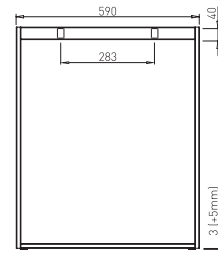

DESK BAR 1000
L=903 mm ✕ ART. 30015
RAL 9006G

DESK BAR 1200
L=1103 mm ✕ ART. 30017
RAL 9006G

DESK BAR 1400
L=1303 mm ✕ ART. 30019
RAL 9006G

DESK BAR 1600
L=1503 mm ✕ ART. 30021
RAL 9006G

DESK BAR 1800
L=1703 mm ✕ ART. 30022
RAL 9006G

desk bar table plate dimen.

800 mm	400 mm
1000 mm	600 mm
1200 mm	800 mm
1400 mm	1000 mm
1600 mm	1200 mm
1800 mm	1400 mm
2000 mm	1600 mm

DESK BAR = table plate dimension

desk bar table plate dimen.

1400 mm	1400 mm
1600 mm	1600 mm
1800 mm	1800 mm
2000 mm	2000 mm

DESK BAR + 400 mm = table plate dimension

desk bar table plate dimen.

1000 mm	1400 mm
1200 mm	1600 mm
1400 mm	1800 mm
1600 mm	2000 mm

Angular solution for C legs 90° for legs COMO, MARK

DESK BAR - 500 mm = table plate dimension

LENGTH OF CONNECTOR = LENGTH OF TABLE PLATE - 400 mm

✕ SYSTEM HIDE

HQ 800

✕ ART. 31433
RAL 9006G

✕ OTHER COLOURS
made to order

HQ 600

✕ ART. 31432
RAL 9006G

✕ OTHER COLOURS
made to order