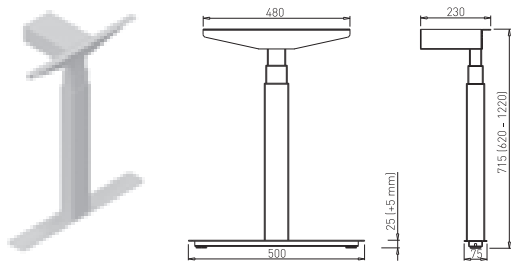

ELTIPLA 3

✕ ART. 31265
RAL 9006