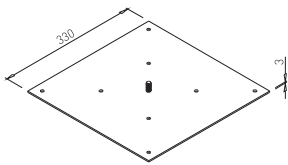

UP PLATE TERRA 330 x 330

✕ ART. 30162
RAL 9006G

✕ OTHER COLOURS
made to order

COLUMN TERRA $\varnothing 80$

✕ ART. 30115
RAL 9006G

✕ OTHER COLOURS
made to order