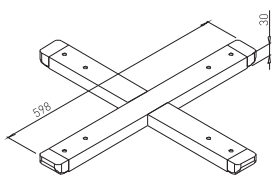

✕ OTHER COLOURS
 made to order

✕ INDEPENDENT TABLE BASES

BOMA for table tops up to
ø1100 mm and up to 900 x 900 mm

CROSS BOMA 600

× ART. 30279
RAL 9006G

× OTHER COLOURS
made to order

PLATE BOMA ø620 B

× ART. 30163
RAL 9006G