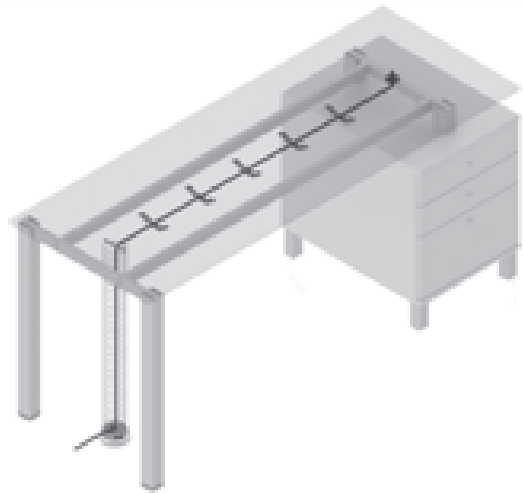

CABLE TUBE $\varnothing 72$

✘ ART. 30077
RAL 9006G

✘ OTHER COLOURS
made to order