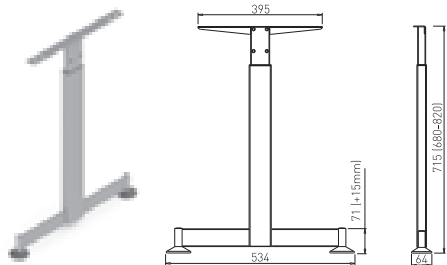

TEND T 400 HV

✕ ART. 30986
RAL 9006G

✕ OTHER COLOURS
made to order