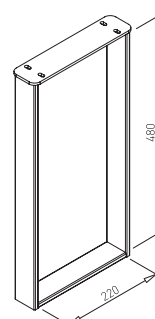

COMPUTER HOLDER

✕ ART. 30846
RAL 9006G

WIRE SHELF

✕ ART. 31498
RAL 9006G

ANGULAR SOLUTION - for legs from system EDGE

Telescopic connectors can be used with all other dimensions of table plates

connector - 200 mm = table plate dimension

connector	table plate dimen.
800 mm	600 mm
1000 mm	800 mm
1200 mm	1000 mm
1400 mm	1200 mm
1600 mm	1400 mm
1800 mm	1600 mm
2000 mm	1800 mm

connector = table plate dimension

connector	table plate dimen.
1400 mm	1400 mm
1600 mm	1600 mm
1800 mm	1800 mm
2000 mm	2000 mm