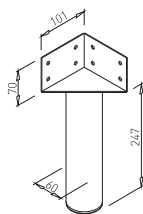

SILK ø60

✕ ART. 30183
RAL 9006G

✕ OTHER COLOURS
made to order