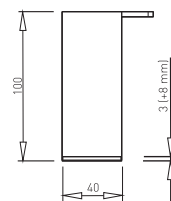

OPTIC Ø40

✕ ART. 30699
RAL 9006G

✕ OTHER COLOURS
made to order