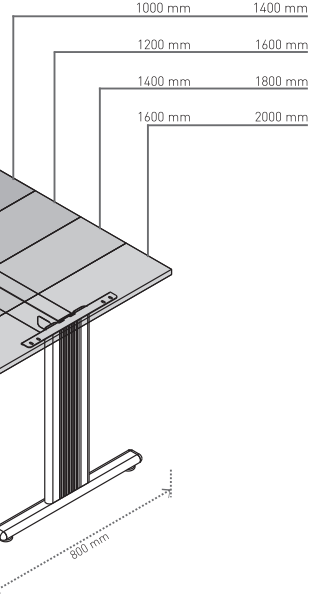

desk bar table plate dimen.

800 mm	400 mm
1000 mm	600 mm
1200 mm	800 mm
1400 mm	1000 mm
1600 mm	1200 mm
1800 mm	1400 mm
2000 mm	1600 mm

DESK BAR = table plate dimension

desk bar table plate dimen.

1400 mm	1400 mm
1600 mm	1600 mm
1800 mm	1800 mm
2000 mm	2000 mm

Angular solution for T legs 90° for legs TEMPO, TEND, WORK, TILL

DESK BAR - 400 mm = table plate dimension

desk bar table plate dimen.

800 mm	400 mm
1000 mm	600 mm
1200 mm	800 mm
1400 mm	1000 mm
1600 mm	1200 mm
1800 mm	1400 mm
2000 mm	1600 mm

DESK BAR + 400 mm = table plate dimension

desk bar table plate dimen.

1000 mm	1400 mm
1200 mm	1600 mm
1400 mm	1800 mm
1600 mm	2000 mm

Angular solution for C legs 90° for legs COMO, MARK

DESK BAR - 500 mm = table plate dimension

DESK BAR = table plate dimension

Angular solution for C legs 90° for legs COMO, MARK

DESK BAR - 400 mm = table plate dimension

DESK BAR + 400 mm = table plate dimension

HUBO 50/800

✕ ART. 31420
RAL 9006G

✕ OTHER COLOURS
made to order