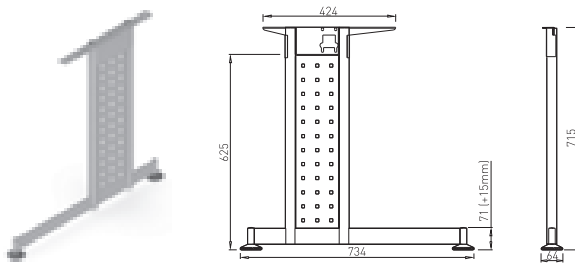

SYSTEM DESK BAR

MARK C 700

✕ ART. 30210
RAL 9006G

✕ OTHER COLOURS
made to order