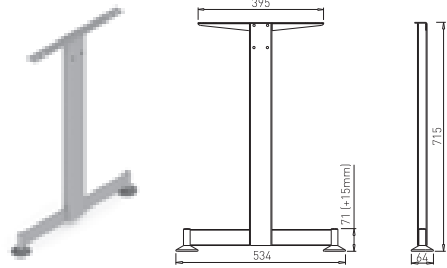

TEND T 400

✕ ART. 30745
RAL 9006G

✕ OTHER COLOURS
made to order