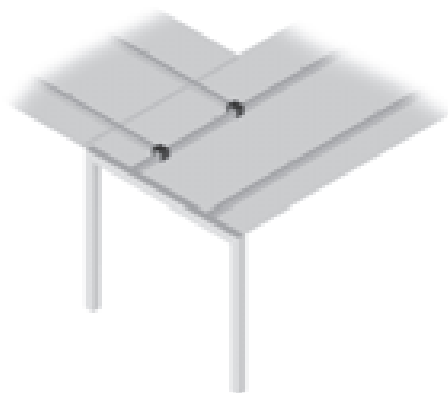

CORNER CONNECTOR EDGE

✕ ART. 31437
RAL 9006G