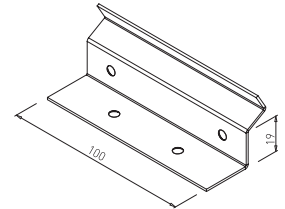

SUPPORTER ADAPTER

✕ ART. 30861
RAL 9006 G

✕ OTHER COLOURS
made to order