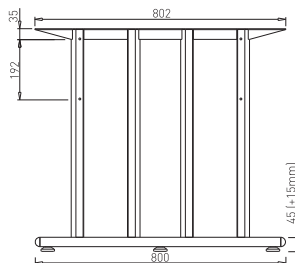

AVA CC 800

✕ ART. 30251
RAL 9006G

✕ OTHER COLOURS
made to order