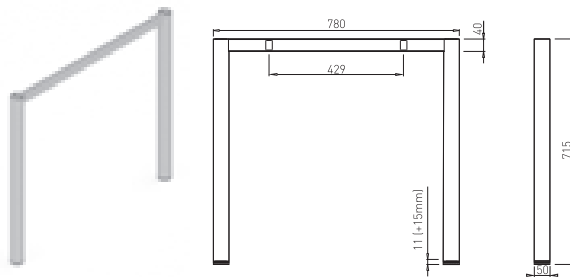

HOXO 50/800

✕ ART. 31431
RAL 9006G

✕ OTHER COLOURS
made to order