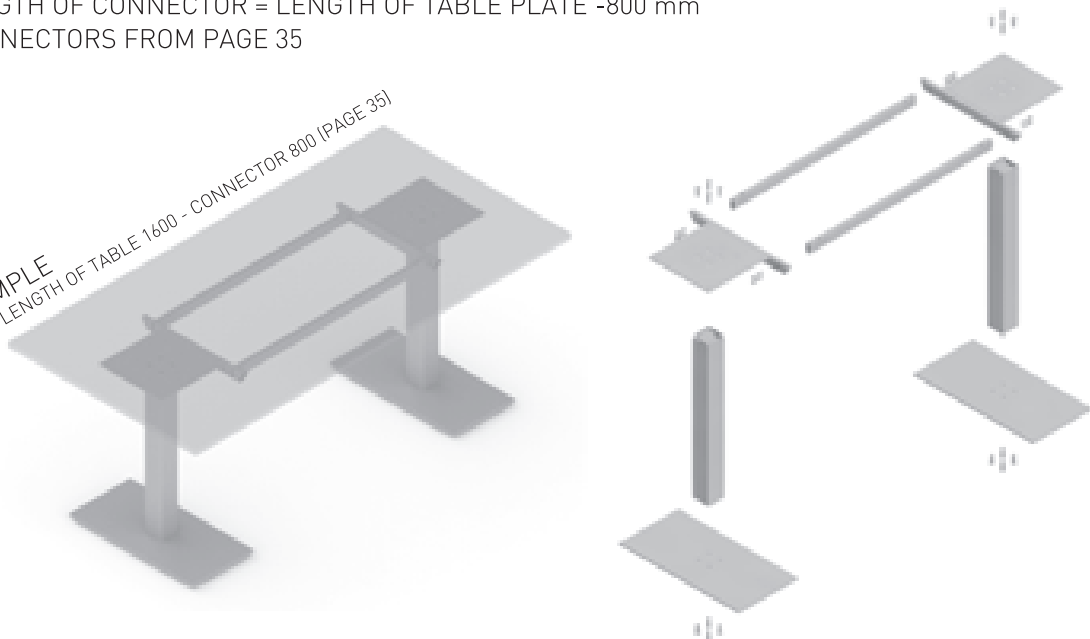

PLATE GAST 600 x 300

✕ ART. 31262
RAL 9006G

✕ OTHER COLOURS
made to order

LENGTH OF CONNECTOR = LENGTH OF TABLE PLATE - 800 mm
CONNECTORS FROM PAGE 35

EXAMPLE
MIN. LENGTH OF TABLE 1600 - CONNECTOR 800 (PAGE 35)