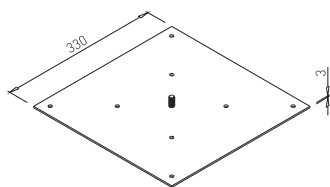

TERRA for table tops up to
 $\varnothing 800$ mm and up to 700 x 700 mm

UP PLATE TERRA 330 x 330

✕ ART. 30162
 RAL 9006G

✕ OTHER COLOURS
 made to order

PLATE TERRA $\varnothing 500$

✕ ART. 30118
 RAL 9006G