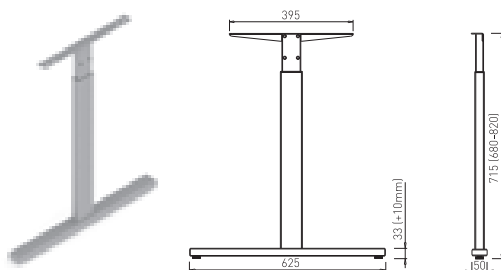

TILL T 600 HV

✕ ART. 31273
RAL 9006G

✕ OTHER COLOURS
made to order