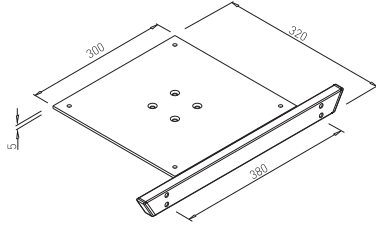

UP PLATE GAST 300 x 300 WITH HOLDER

✕ ART. 31264
RAL 9006G

✕ OTHER COLOURS
made to order