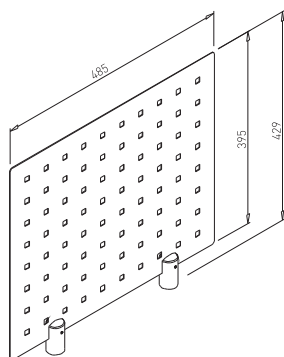

BLIND

✕ ART. 30093
RAL 9006G

✕ OTHER COLOURS
made to order