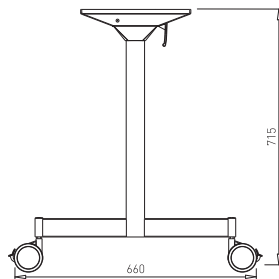

PARK Z WITH WHEELS

✕ ART. 31253
RAL 9006G

✕ OTHER COLOURS
made to order