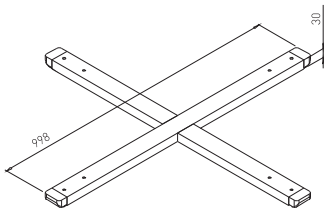

CROSS BOMA 1000

✕ ART. 30278
RAL 9006G

✕ OTHER COLOURS
made to order