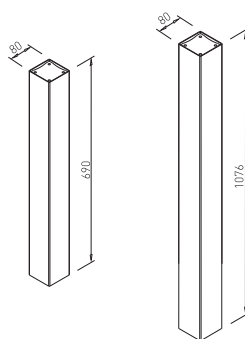

COLUMN 80 x 80 GAST BAR

✕ ART. 31263
RAL 9006G

✕ OTHER COLOURS
made to order