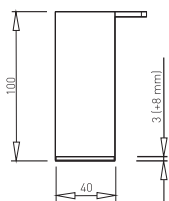

CUBIC 40 x 40

✕ ART. 30643
RAL 9006G

✕ OTHER COLOURS
made to order