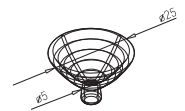

GLASS SUPPORTER

✕ ART. 30545
PLASTIC