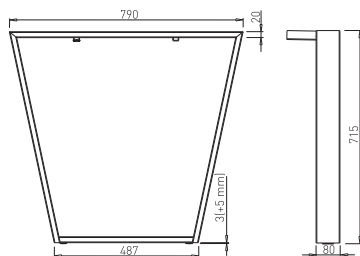

U-LEG

✕ ART. 30655
RAL 9006G

✕ ART. 20655
RAL 9005FE

✕ OTHER COLOURS
made to order