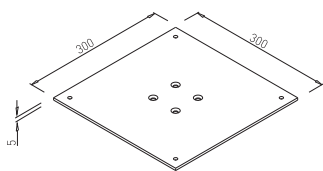

✕ ART. 31205
 RAL 9006G

✕ OTHER COLOURS
 made to order

GAST for table tops up to
900 x 900 mm (H=715) for 800 x 800 mm (H=1100)

UP PLATE GAST 300 x 300

✕ ART. 31248
RAL 9006G

✕ OTHER COLOURS
made to order

COLUMN 80 x 80 GAST