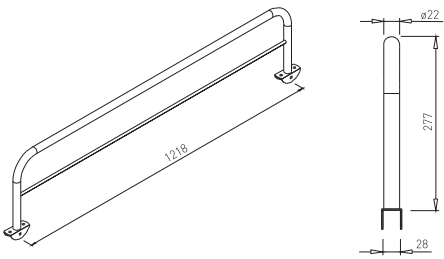

FURNITURE WHEEL WITH PLATE 42 x 42

✘ ART. 20677
PLASTIC

BUNK-BED LADDER V

✘ ART. 30692
RAL 9006G

✘ OTHER COLOURS
made to order

BUNK-BED FENCE V

✘ ART. 30693
RAL 9006G

✘ OTHER COLOURS
made to order