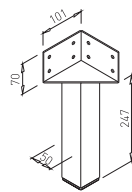

SILK 50 CUBO

✕ ART. 30644
RAL 9006G

✕ OTHER COLOURS
made to order