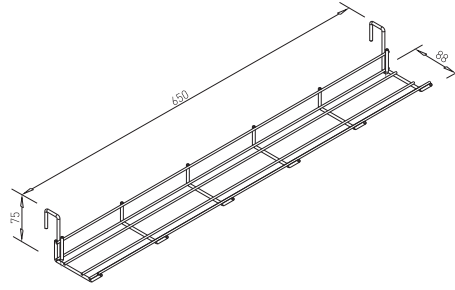

✕ ART. 30846
RAL 9006G

WIRE SHELF

✕ ART. 31498
RAL 9006G

ANGULAR SOLUTION - for legs HUBO, HOXO, HQ

Telescopic connectors can be used with all other dimensions of table plates

connector - 200 mm = table plate dimension