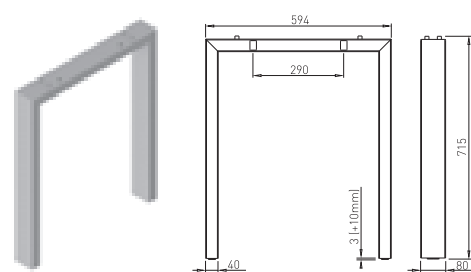

FLAT 600

✕ ART. 31489
RAL 9006G

✕ OTHER COLOURS
made to order