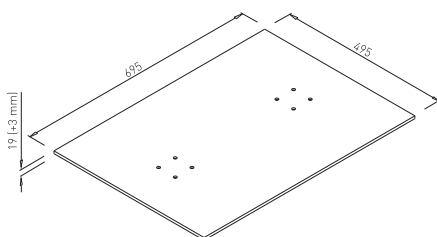

COLUMN 80 x 80 GAST BAR

✕ ART. 31263
RAL 9006G

✕ OTHER COLOURS
made to order

PLATE GAST 700 x 500

✕ ART. 31261
RAL 9006G

✕ OTHER COLOURS
made to order

✕ INDEPENDENT TABLE BASES

UP PLATE GAST 300 x 300 WITH HOLDER