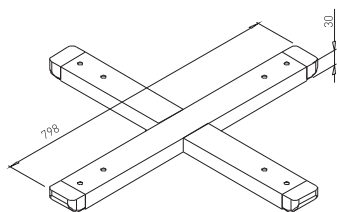

✕ OTHER COLOURS
made to order

PLATE BOMA ø720 B

✕ ART. 30064
RAL 9006G

✕ OTHER COLOURS
made to order

COLUMN BOMA IRON ø335 / ø720

✕ ART. 31204
RAL 9006G

✕ OTHER COLOURS
made to order

BOMA for table tops up to
 $\varnothing 1600$ mm and up to 1200×1200 mm