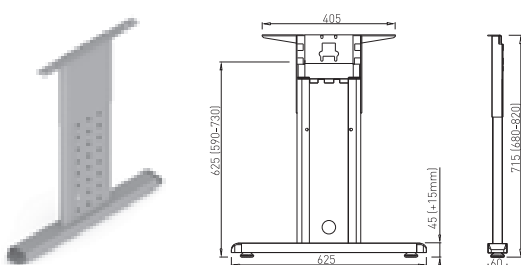

WORK T 600 HV

✕ ART. 30201
RAL 9006G

✕ OTHER COLOURS
made to order