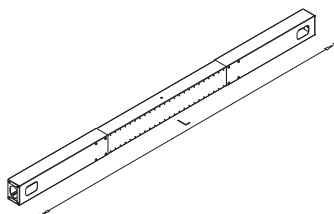

✕ OTHER COLOURS
made to order

✕ SYSTEM DESK BAR

MOST

✕ ART. 31270
RAL 9006G

✕ OTHER COLOURS
made to order

LENGTH OF DESK BAR = LENGTH OF TABLE PLATE - 600 mm

DESK BAR BASIC

DESK BAR 800
L=703 mm ✕ ART. 30014
RAL 9006G

DESK BAR 1000
L=903 mm ✕ ART. 30015
RAL 9006G

DESK BAR 1200
L=1103 mm ✕ ART. 30017
RAL 9006G

DESK BAR 1400
L=1303 mm ✕ ART. 30019
RAL 9006G

DESK BAR 1600
L=1503 mm ✕ ART. 30021
RAL 9006G

DESK BAR 1800
L=1703 mm ✕ ART. 30022
RAL 9006G

DESK BAR 2000
L=1903 mm ✕ ART. 30023
RAL 9006G

DESK BAR TELESCOPIC 1000 - 1600

DESK BAR TELESKOPIC 1000 - 1600
L=903 - 1503 mm ✕ ART. 31141
RAL 9006G

DESK BAR TELESCOPIC 1400 - 2000

DESK BAR TELESKOPIC 1400 - 2000
L=1303 - 1903 mm ✕ ART. 31140
RAL 9006G

desk bar table plate dimen.

800 mm	400 mm
1000 mm	600 mm
1200 mm	800 mm
1400 mm	1000 mm
1600 mm	1200 mm
1800 mm	1400 mm
2000 mm	1600 mm

DESK BAR = table plate dimension

desk bar table plate dimen.

1400 mm	1400 mm
1600 mm	1600 mm
1800 mm	1800 mm
2000 mm	2000 mm