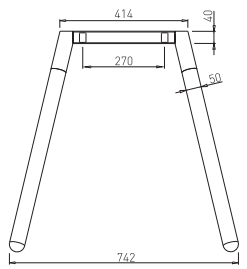

desk bar table plate dimen.

800 mm	400 mm
1000 mm	600 mm
1200 mm	800 mm
1400 mm	1000 mm
1600 mm	1200 mm
1800 mm	1400 mm
2000 mm	1600 mm

DESK BAR = table plate dimension

desk bar table plate dimen.

1400 mm	1400 mm
1600 mm	1600 mm
1800 mm	1800 mm
2000 mm	2000 mm

DESK BAR + 400 mm = table plate dimension

desk bar table plate dimen.

1000 mm	1400 mm
1200 mm	1600 mm
1400 mm	1800 mm
1600 mm	2000 mm

Angular solution for C legs 90° for legs COMO, MARK

DESK BAR - 500 mm = table plate dimension

✕ ART. 20704
RAL 9005 plastic

For one leg 2 sets of taps are needed.
Using the taps the height of the table can be regulated from 736 - 856 mm.

HIWOOD FE ø50/800

✕ ART. 31495
RAL 9005FE
OAK OILED

✕ OTHER COLOURS
made to order

LENGTH OF CONNECTOR = LENGTH OF TABLE PLATE - 400 mm

✕ SYSTEM HIDE

HIWOOD FE 70x30/800

✕ ART. 31494
RAL 9005FE
OAK OILED

✕ OTHER COLOURS
made to order

EXAMPLE
MIN. LENGTH OF TABLE PLATE 1000 - CONNECTOR 600
MIN. 800