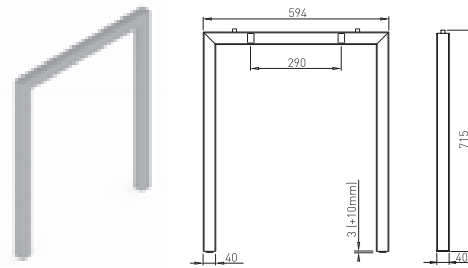

HAVANA 40/600

✕ ART. 31428
RAL 9006G

✕ OTHER COLOURS
made to order

PLUG CUBO 40 FOR HEIGHT - ADJUSTABLE LEGS

✕ ART. 30702
RAL 7015 plastic

✕ ART. 20702
RAL 9005 plastic

For one leg 2 sets of taps are needed.
Using the taps the height of the table can be regulated from 736 - 856 mm.