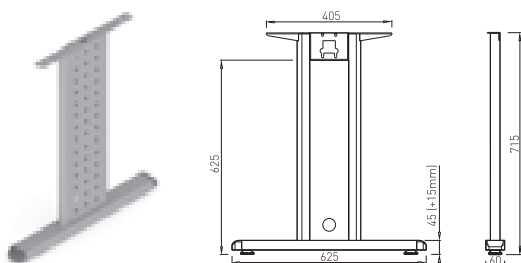

WORK T 600

✕ ART. 30199
RAL 9006G

✕ OTHER COLOURS
made to order