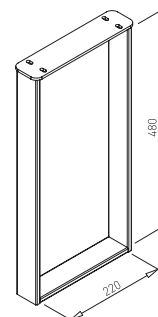

✕ ART. 30846
RAL 9006G

WIRE SHELF

✕ ART. 31498
RAL 9006G

ANGULAR SOLUTION - for legs HUBO, HOXO, HQ

Telescopic connectors can be used with all other dimensions of table plates

connector - 200 mm = table plate dimension

connector	table plate dimen.
800 mm	600 mm
1000 mm	800 mm
1200 mm	1000 mm
1400 mm	1200 mm
1600 mm	1400 mm
1800 mm	1600 mm
2000 mm	1800 mm

connector = table plate dimension

connector	table plate dimen.
1400 mm	1400 mm
1600 mm	1600 mm
1800 mm	1800 mm
2000 mm	2000 mm