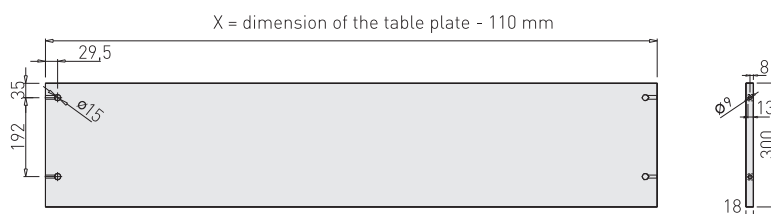

WOODEN BACKS -

hole dimensions for the manufacture of wooden backs