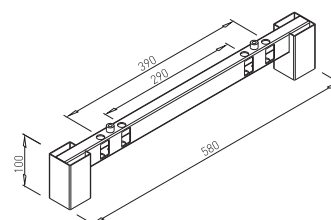

COMPUTER HOLDER

✕ ART. 30846
RAL 9006G

WIRE SHELF

✕ ART. 31498
RAL 9006G

ANGULAR SOLUTION - for legs from system EDGE

Telescopic connectors can be used with all other dimensions of table plates

connector - 200 mm = table plate dimension