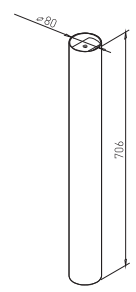

COVER $\varnothing 500$ TERRA INOX

- ✕ ART. 31105 INOX

GLASS HOLDER

- ✕ ART. 20675 ALUMINIUM

COLUMN TERRA $\varnothing 80$ INOX

- ✕ ART. 31106 INOX

BOMA for table tops up to
 $\varnothing 900$ mm and up to 800 x 800 mm