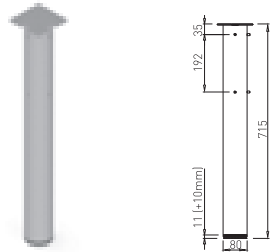

CORNER LEG $\varnothing 80 / 90^\circ$

✕ ART. 30174
RAL 9006G

✕ OTHER COLOURS
made to order