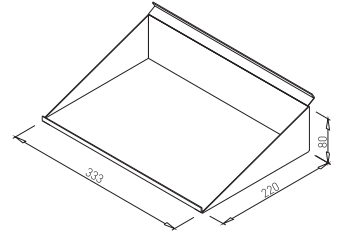

SUPPORTER A4

✕ ART. 30686
RAL 9006 G

✕ OTHER COLOURS
made to order