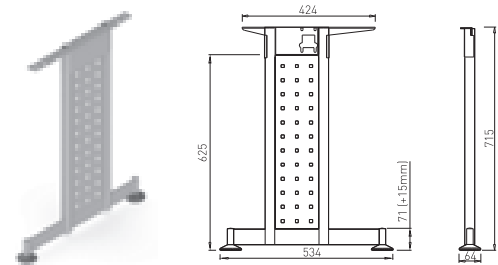

MARK C 500

✕ ART. 30184
RAL 9006G

✕ OTHER COLOURS
made to order