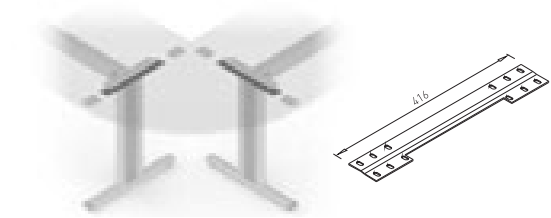

CONNECTING PLATE "Z"

✕ ART. 30024
RAL 9006G