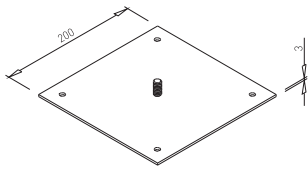

TERRA for table tops up to
 $\varnothing 600$ mm and up to 500 x 500 mm

UP PLATE TERRA 200 x 200

✕ ART. 30120
RAL 9006G

✕ OTHER COLOURS
made to order