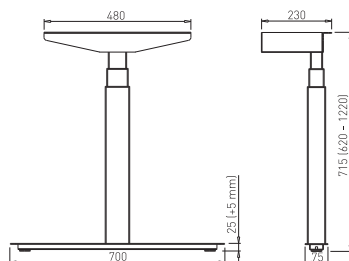

SYSTEM ELTIPLA

ELTIPLA 2

✕ ART. 30987
RAL 9006

✕ ART. 80987
RAL 9016