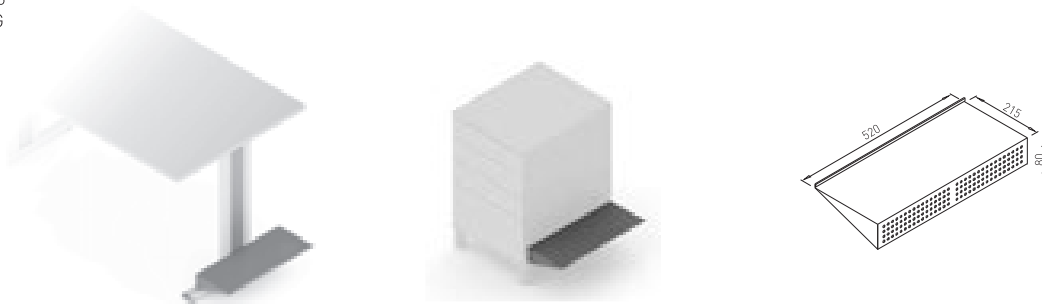

CONNECTING PLATE 90 x 65

✕ ART. 30027
RAL 9006G

HOLDER

✕ ART. 30901
RAL 9006G

COMPUTER SHELF

✕ ART. 30056
RAL 9006G

Angular solution for T legs 90° for legs TEMPO, TEND, WORK, TILL

DESK BAR - 400 mm = table plate dimension

desk bar table plate dimen.

800 mm	400 mm
1000 mm	600 mm
1200 mm	800 mm
1400 mm	1000 mm
1600 mm	1200 mm
1800 mm	1400 mm
2000 mm	1600 mm

DESK BAR = table plate dimension

desk bar table plate dimen.

1400 mm	1400 mm
1600 mm	1600 mm
1800 mm	1800 mm
2000 mm	2000 mm