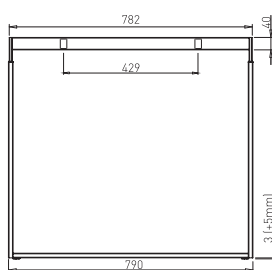

HQ 800 HV

✕ ART. 31435
RAL 9006G

✕ OTHER COLOURS
made to order