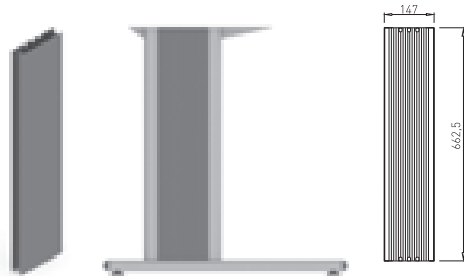

PLASTIC INSET

✕ ART. 30219
RAL 7015 plastic

✕ ART. 20219
RAL 9005 plastic

WOODEN BACKS -

hole dimensions for the manufacture of wooden backs

✕ INDEPENDENT LEGS

MINIMUM TABLE PLATE THICKNESS = 25mm

FIFTY