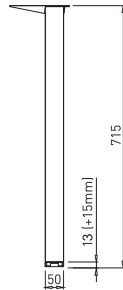

CUB - IN

✘ ART. 30385
RAL 9006G

✘ OTHER COLOURS
made to order