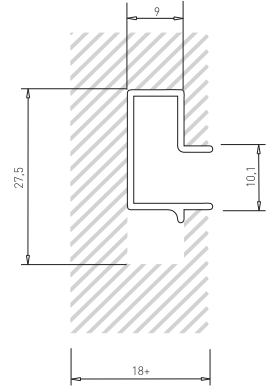

PLATE GAST 600 x 300

✕ ART. 31262
RAL 9006G

✕ OTHER COLOURS
made to order

LENGTH OF CONNECTOR = LENGTH OF TABLE PLATE - 800 mm
CONNECTORS FROM PAGE 35

EXAMPLE
MIN. LENGTH OF TABLE 1600 - CONNECTOR 800 (PAGE 35)

WALL PROFILE AL

✕ ART. 20678
ALUMINIUM

L:4 m

WALL PROFILE AL DOUBLE

✕ ART. 20053
ALUMINIUM

L:4 m

SHELF SUPPORTER

✕ ART. 30681
RAL 9006 G