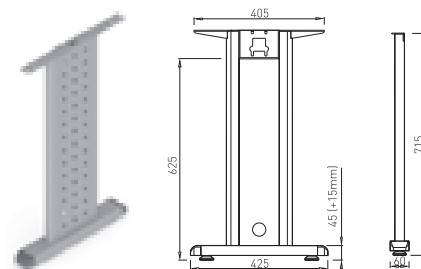

WORK T 400

✕ ART. 30198
RAL 9006G

✕ OTHER COLOURS
made to order