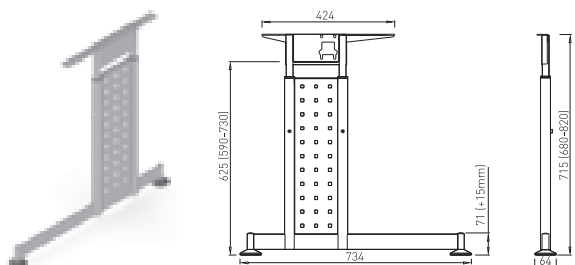

MARK C 700 HV

✕ ART. 30185
RAL 9006G

✕ OTHER COLOURS
made to order