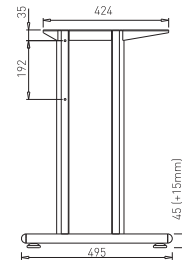

AVA C 500

✕ ART. 30173
RAL 9006G

✕ OTHER COLOURS
made to order