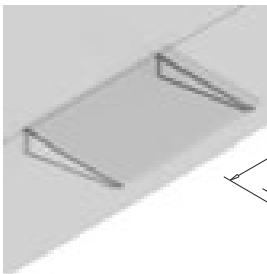

SHELF SUPPORTER

✕ ART. 30681
RAL 9006 G

✕ OTHER COLOURS
made to order