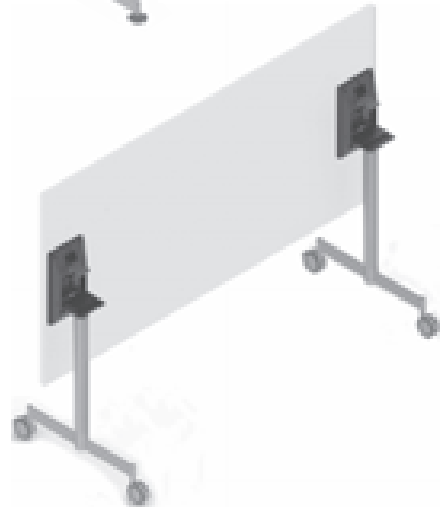

PARK Z WITH WHEELS

✕ ART. 31253
RAL 9006G

✕ OTHER COLOURS
made to order