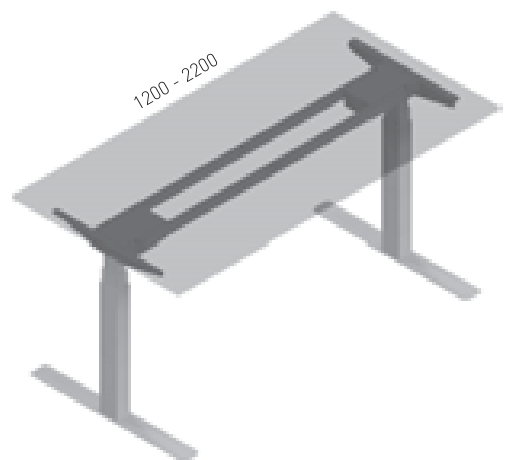

SYSTEM ELTIPLA

ELTIPLA 2

✕ ART. 30987
RAL 9006

✕ ART. 80987
RAL 9016