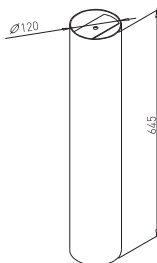

COLUMN BOMA $\varnothing 120$ / $\varnothing 550$

✕ ART. 30283
RAL 9006G

✕ OTHER COLOURS
made to order

✕ INDEPENDENT TABLE BASES