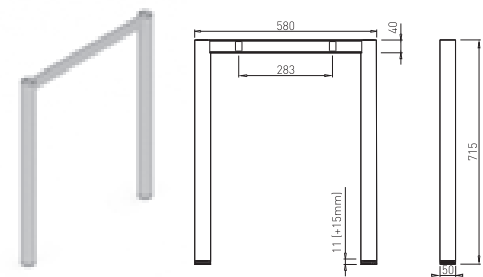

HOXO 50/600

✕ ART. 31430
RAL 9006G

✕ OTHER COLOURS
made to order