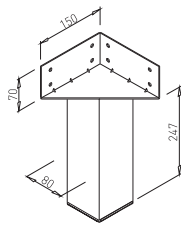

SILK 80 CUBO

✕ ART. 30903
RAL 9006G

✕ OTHER COLOURS
made to order