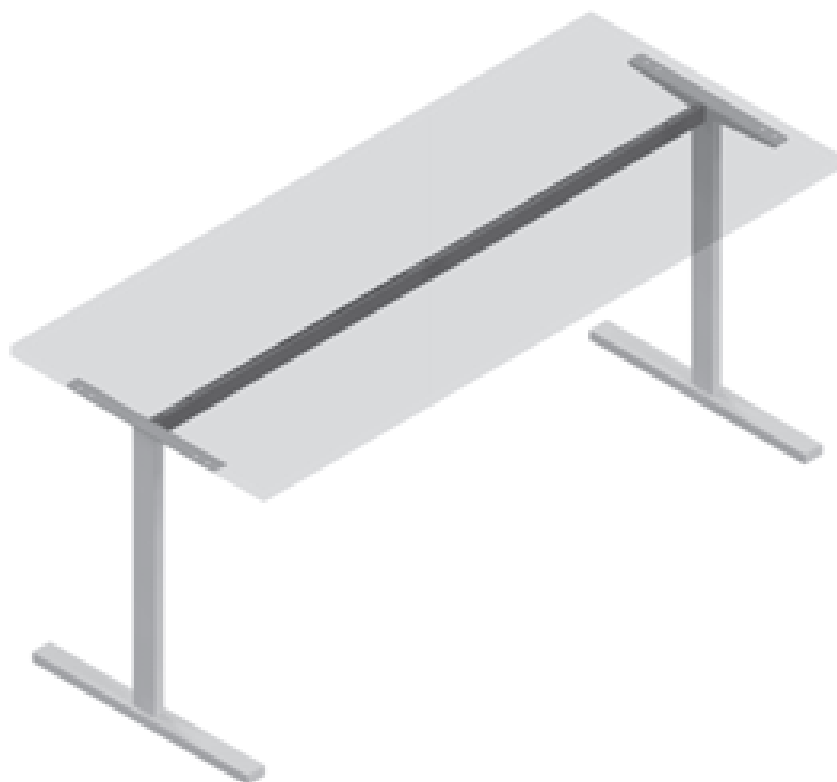

CONNECTOR SOLO L=710 mm	800	✕ ART. 30818 RAL 9006G
CONNECTOR SOLO L=910 mm	1000	✕ ART. 30819 RAL 9006G
CONNECTOR SOLO L=1110 mm	1200	✕ ART. 30816 RAL 9006G
CONNECTOR SOLO L=1310 mm	1400	✕ ART. 30814 RAL 9006G
CONNECTOR SOLO L=1510 mm	1600	✕ ART. 30815 RAL 9006G
CONNECTOR SOLO L=1710 mm	1800	✕ ART. 30974 RAL 9006G
CONNECTOR SOLO L=1910 mm	2000	✕ ART. 30126 RAL 9006G