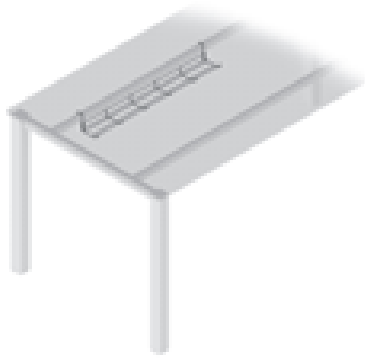

✕ ART. 30846
RAL 9006G

WIRE SHELF

✕ ART. 31498
RAL 9006G

ANGULAR SOLUTION - for legs HUBO, HOXO, HQ

Telescopic connectors can be used with all other dimensions of table plates

connector - 200 mm = table plate dimension