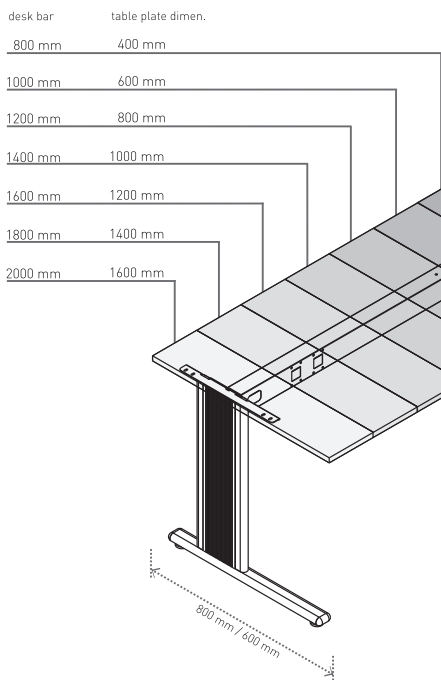

desk bar table plate dimen.

800 mm	400 mm
1000 mm	600 mm
1200 mm	800 mm
1400 mm	1000 mm
1600 mm	1200 mm
1800 mm	1400 mm
2000 mm	1600 mm

DESK BAR = table plate dimension

desk bar table plate dimen.

1400 mm	1400 mm
1600 mm	1600 mm
1800 mm	1800 mm
2000 mm	2000 mm

Angular solution for T legs 90° for legs TEMPO, TEND, WORK, TILL

DESK BAR - 400 mm = table plate dimension

desk bar table plate dimen.

800 mm	400 mm
1000 mm	600 mm
1200 mm	800 mm
1400 mm	1000 mm
1600 mm	1200 mm
1800 mm	1400 mm
2000 mm	1600 mm

DESK BAR + 400 mm = table plate dimension

desk bar table plate dimen.

1000 mm	1400 mm
1200 mm	1600 mm
1400 mm	1800 mm
1600 mm	2000 mm

Angular solution for C legs 90° for legs COMO, MARK

DESK BAR - 500 mm = table plate dimension

DESK BAR = table plate dimension

Angular solution for C legs 90° for legs COMO, MARK

DESK BAR - 400 mm = table plate dimension

DESK BAR + 400 mm = table plate dimension

HUBO 50/800

✕ ART. 31420
RAL 9006G

✕ OTHER COLOURS
made to order