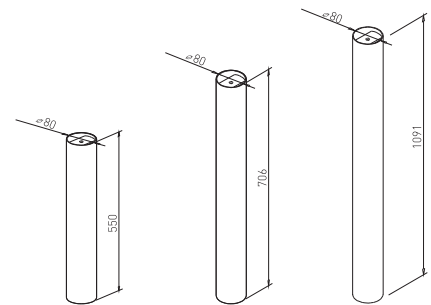

TERRA for table tops up to
 $\varnothing 600$ mm and up to 500 x 500 mm

UP PLATE TERRA 200 x 200

✕ ART. 30120
RAL 9006G

✕ OTHER COLOURS
made to order

COLUMN TERRA $\varnothing 80$

✕ ART. 30115
RAL 9006G

✕ OTHER COLOURS
made to order

COLUMN TERRA $\varnothing 80$ BAR

✕ ART. 30841
RAL 9006G

✕ OTHER COLOURS
made to order

COLUMN TERRA $\varnothing 80$ CLUB

✕ ART. 30679
RAL 9006G

✕ OTHER COLOURS
made to order

PLATE TERRA $\varnothing 400$

✕ ART. 30117
RAL 9006G

✕ OTHER COLOURS
made to order