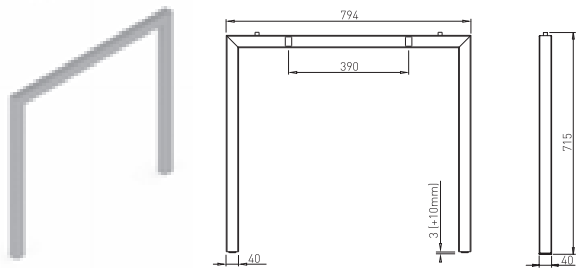

HAVANA 40/800

✕ ART. 31429
RAL 9006G

✕ OTHER COLOURS
made to order