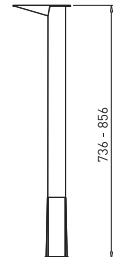

PLUG CUBO / HV

✘ ART. 30709
RAL 7015 plastic

✘ ART. 20709
RAL 9005 plastic