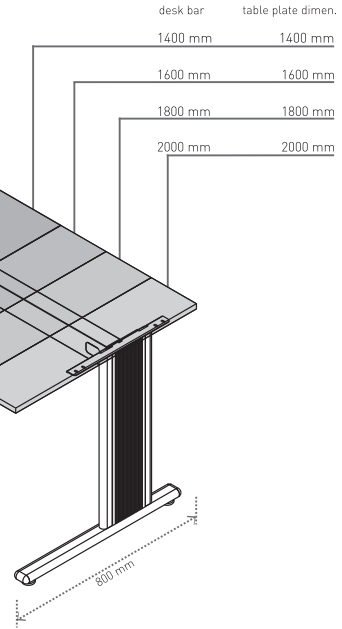

desk bar table plate dimen.

800 mm	400 mm
1000 mm	600 mm
1200 mm	800 mm
1400 mm	1000 mm
1600 mm	1200 mm
1800 mm	1400 mm
2000 mm	1600 mm

DESK BAR = table plate dimension

desk bar table plate dimen.

1400 mm	1400 mm
1600 mm	1600 mm
1800 mm	1800 mm
2000 mm	2000 mm

Angular solution for T legs 90° for legs TEMPO, TEND, WORK, TILL

DESK BAR - 400 mm = table plate dimension

desk bar table plate dimen.

800 mm	400 mm
1000 mm	600 mm
1200 mm	800 mm
1400 mm	1000 mm
1600 mm	1200 mm
1800 mm	1400 mm
2000 mm	1600 mm

DESK BAR + 400 mm = table plate dimension

desk bar table plate dimen.

1000 mm	1400 mm
1200 mm	1600 mm
1400 mm	1800 mm
1600 mm	2000 mm

Angular solution for C legs 90° for legs COMO, MARK

DESK BAR - 500 mm = table plate dimension

DESK BAR = table plate dimension

Angular solution for C legs 90° for legs COMO, MARK

DESK BAR - 400 mm = table plate dimension

DESK BAR + 400 mm = table plate dimension

HUBO 50/800

✕ ART. 31420
RAL 9006G

✕ OTHER COLOURS
made to order