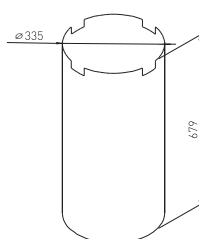

✕ OTHER COLOURS
made to order

PLATE BOMA ø720 B

✕ ART. 30064
RAL 9006G

✕ OTHER COLOURS
made to order

COLUMN BOMA IRON ø335 / ø720

✕ ART. 31204
RAL 9006G

✕ OTHER COLOURS
made to order

BOMA for table tops up to
 $\varnothing 1600$ mm and up to 1200×1200 mm