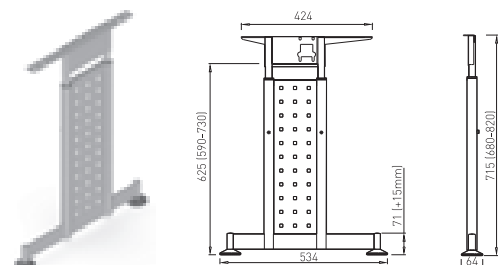

MARK C 500 HV

✕ ART. 30186
RAL 9006G

✕ OTHER COLOURS
made to order