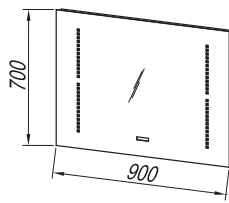

TOD 80 BEIGE/WH - LED, SW, S
TO 80 BL - LED, SW, S

OG 90 - LED, T, C