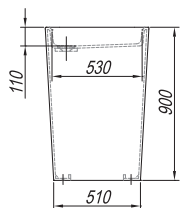

RAMONA BASIN
61x38x90 -WHITE

RAMONA BASIN
61x38x90 -WHITE