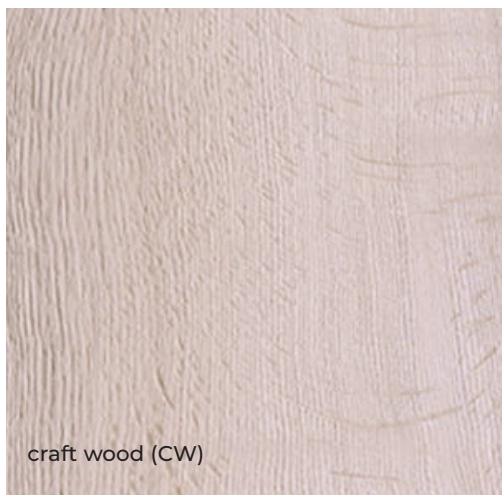

dark concrete (DC)

craft wood (CW)