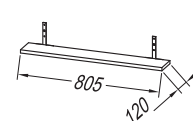

RECOMMENDED MIRRORS / EMPFOHLENE SPIEGEL / РЕКОМЕНДУЕМЫЕ ЗЕРКАЛА / AJÁNLOTT TÜKRÖK :

G

- COSMETIC MIRROR Ø25
  KOSMETIKSPIEGEL Ø25
  КОСМЕТИЧЕСКОЕ ЗЕРКАЛО Ø25
  KOZMETIKAI TÜKRÖK Ø25

F

F

F

POL OG 80

white mat (WH)

antracit (ANT)