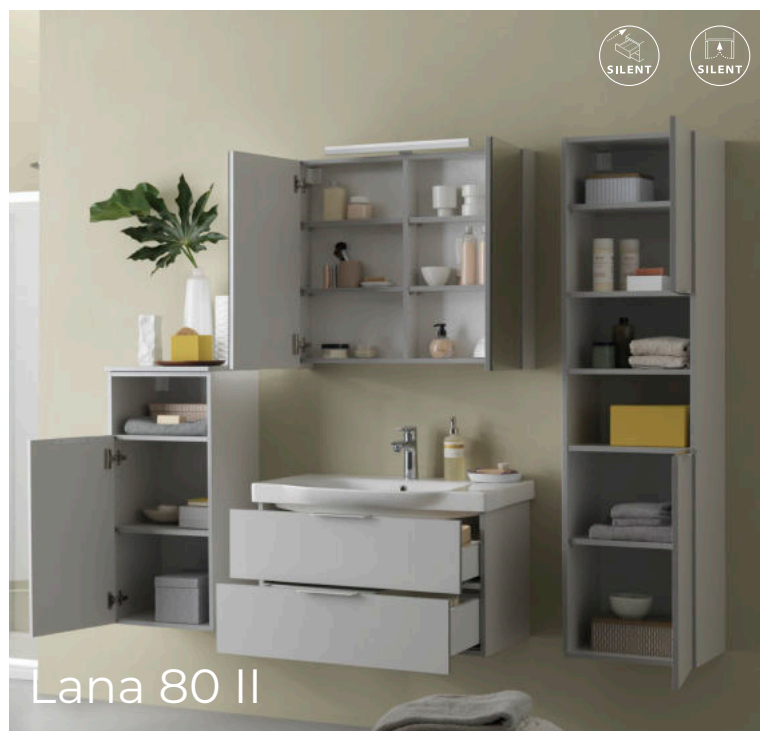

LANA 80, 80 II, 65, 65 II GRAY, AC.L.

316