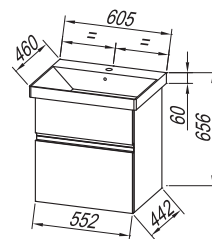

OUO 60 WH
OUO 60 ACACIA LIGHT
OUO 60 HACIENDA BL.