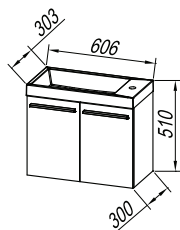

Kiki 60, 50, 40

310

Fronts: high quality chipboard/white gloss (WH), craftwood (CW)

Box: high quality chipboard/white gloss (WH), craftwood (CW)

Wash basin: cast marble

Handles: matt

Mirror: OGK 40/90

Light: 300 - LED

Fronten: veredelte Spanplatte/glanzweiß (WH), craftwood (CW)

Rahmen: veredelte Spanplatte/glanzweiß (WH), craftwood (CW)

Waschbecken: Gussmarmor

Griffe: matt

Spiegel: OGK 40/90

Leuchte: 300 - LED

Лицевая часть: качественная ДСП / белый блеск (WH), craftwood (CW)

Декоративное покрытие: качественная ДСП / белый блеск craftwood (CW)

Раковина умывальника: Литой мрамор

Ручки: матовые

Зеркало: ОГК 40/90

Лампа: 300 - LED

Front: nemesített farostlemez /fehér fény (WH), craftwood (CW)

Korpusz: nemesített farostlemez /fehér fény (WH), craftwood (CW)

Mosdó: öntött márvány

Fogantyúk: matt

Tükör: OGK 40/90

Világítás: 300 - LED

OUK 60 WH
OUK 60 CW