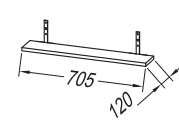

RECOMMENDED MIRRORS / EMPFOHLENE SPIEGEL / РЕКОМЕНДУЕМЫЕ ЗЕРКАЛА / AJÁNLOTT TÜKRÖK :

G

- COSMETIC MIRROR Ø25
  KOSMETIKSPIEGEL Ø25
  КОСМЕТИЧЕСКОЕ ЗЕРКАЛО Ø25
  KOZMETIKAI TÜKRÖK Ø25

F

F

F

POL OG 70

white mat (WH)

antracit (ANT)