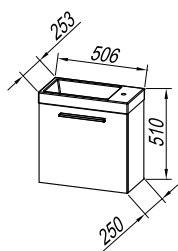

OUK 50 WH
OUK 50 CW