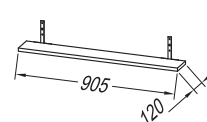

RECOMMENDED MIRRORS / EMPFOHLENE SPIEGEL / РЕКОМЕНДУЕМЫЕ ЗЕРКАЛА / AJÁNLOTT TÜKRÖK :

277

G

- COSMETIC MIRROR Ø25
  KOSMETIKSPIEGEL Ø25
  КОСМЕТИЧЕСКОЕ ЗЕРКАЛО Ø25
  KOZMETIKAI TÜKÖR Ø25

F

F

POL OG 90