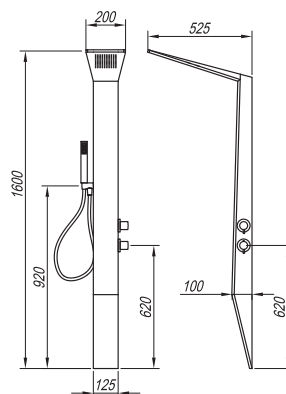

Slim 1600 2f ^{new}

098

109 - White

9252 - Andesite

• KERROCK

Shower column colors
Farben des Duschpaneels
Цвета душевых колонн
Zuhanyoszlop színei

System functions:

- 3-functional thermostatic fittings
  - head shower sprayer
  - hand shower sprayer
- installation: wall
- 2 different Kerrock colours

Systemfunktionen:

- Thermostatische Armatur mit 3 Funktionen
  - Kopfdusche
  - Handdusche
- Einbau: Wand
- 2 verschiedene Kerrock Farben

Состав системы:

- 3 функциональная термостатическая арматура
  - Душевой распылитель
  - Ручной душ
- встройка: настенный вариант
- 2 различных цветов Kerrock

Rendszerfunkciók:

- 3 funkcionális termosztatikus keverőszelep
  - fejjzuhany
  - kézi zuhany
- beépítés: fal
- 2 különböző színben Kerrock