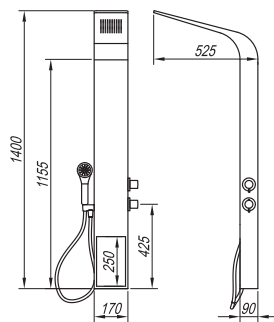

Solano 1400 2f ^{new}

109 - White

9252 - Andesite

• KERROCK

Shower column colors
Farben des Duschpaneels
Цвета душевых колонн
Zuhanyoszlop színei

System functions:

- 2-functional thermostatic fittings
  - head shower sprayer
  - hand shower sprayer
- installation: wall
  - o 2 different Kerrock colours

Systemfunktionen:

- Thermostatische Armatur mit 2 Funktionen
  - Kopfdusche
  - Handdusche
- Einbau: Wand
  - o 2 verschiedene Kerrock Farben

Состав системы:

- 2 функциональная термостатическая арматура
  - Душевой распылитель
  - Ручной душ
- встройка: настенный вариант
  - o 2 различных цветов Kerrock

Rendszerfunkciók:

- 2 funkcionális termosztatikus keverőselepek
  - fejszuhany
  - kézi zuhany
- beépítés: fal
  - o 2 különböző színben Kerrock