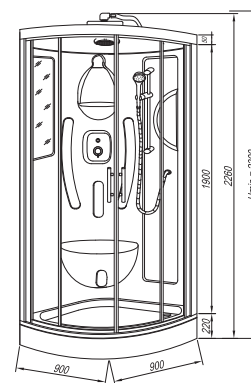

## 90 x 90

095

Aria Quat A3

Aria Quat A0

Aria Quat Simple

ARIA 90 QUAT

**System functions:**

	A3	A0	Simple
1. head shower sprayer	●		●
2. hand shower sprayer	●	●	●
3. steam bath	●		
4. massage jets	●	●	
5. back massage jets	●		
6. control panel	●		
7. hanger			
8. mirror	●	●	●
9. seat	●	●	●