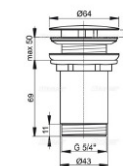

SOFT 550 ON

SOFT 380 ON

LUX 500 ON

LUX 380 ON

ALEXIS
OA 60, 80, 100, 120, 150

TO 60 BL - LED, SW, S

TO 80 BL - LED, SW, S

TO 100 BL - LED, SW, S