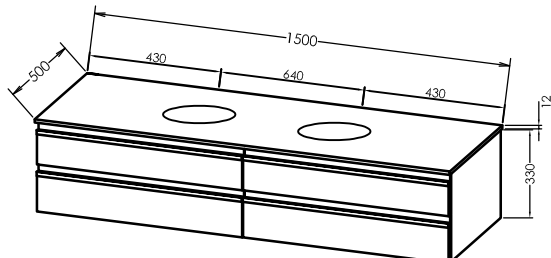

OA 150 GN - Green
OA 150 CW - Craft Wood
OA 150 DC - Dark Concrete

**SPODNJI DEL PRILOŽEN PRI
OMARICAH**
**THE LOWER PART OF THE
SIPHON WITH CABINET**