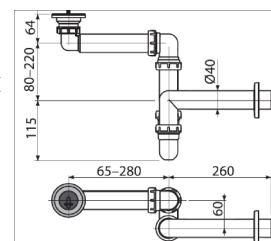

ZGORNJI DEL SIFONA
PRILOŽEN PRI SKLEDAH
UPPER PART OF THE SIPHON
WITH BASIN