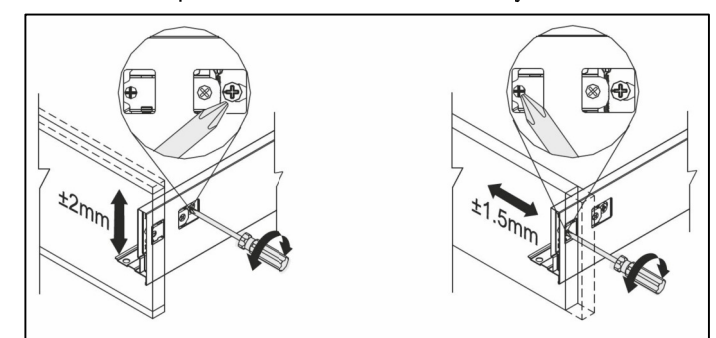

-  SOFT 550 ON
-  SOFT 380 ON
-  LUX 500 ON
-  LUX 380 ON

4

a)

b)

Montaža / Mounting

Nastavitev predala / the drawer adjustment

Odstranitev fronte / Removing of the front