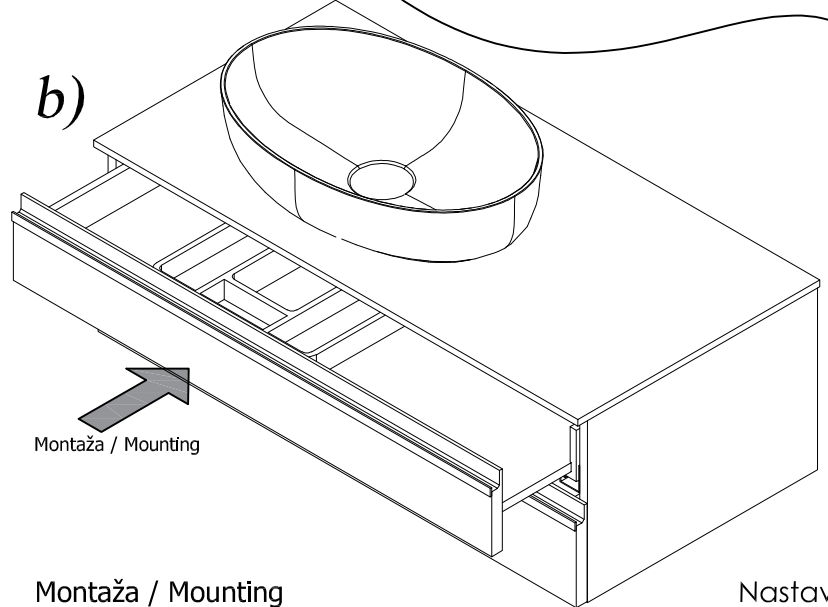

-  SOFT 550 ON
-  SOFT 380 ON
-  LUX 500 ON
-  LUX 380 ON

4

a)

b)

Montaža / Mounting

Nastavitev predala / the drawer adjustment

Odstranitev fronte / Removing of the front