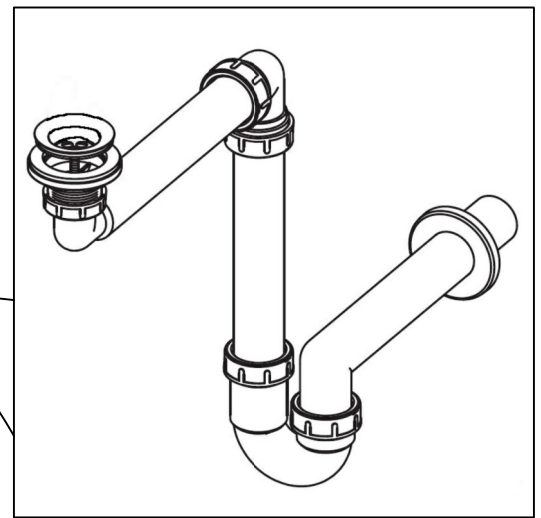

-  SOFT 550 ON
-  SOFT 380 ON
-  LUX 500 ON
-  LUX 380 ON

4

a)

b)

Montaža / Mounting

Nastavitev predala / the drawer adjustment

Odstranitev fronte / Removing of the front