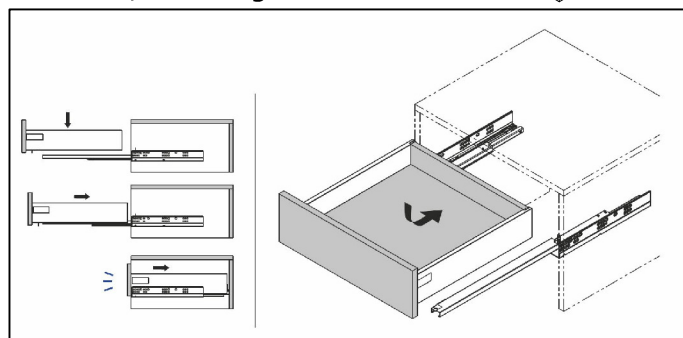

-  SOFT 550 ON
-  SOFT 380 ON
-  LUX 500 ON
-  LUX 380 ON

4

a)

b)

Montaža / Mounting

Nastavitev predala / the drawer adjustment

Odstranitev fronte / Removing of the front