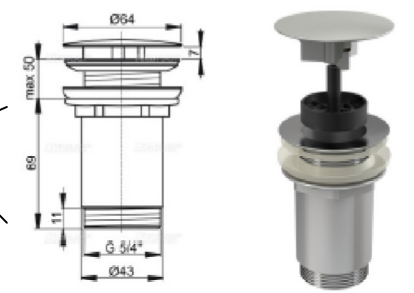

-  SOFT 550 ON
-  SOFT 380 ON
-  LUX 500 ON
-  LUX 380 ON

4

a)

b)

Montaža / Mounting

Nastavitev predala / the drawer adjustment

Odstranitev fronte / Removing of the front