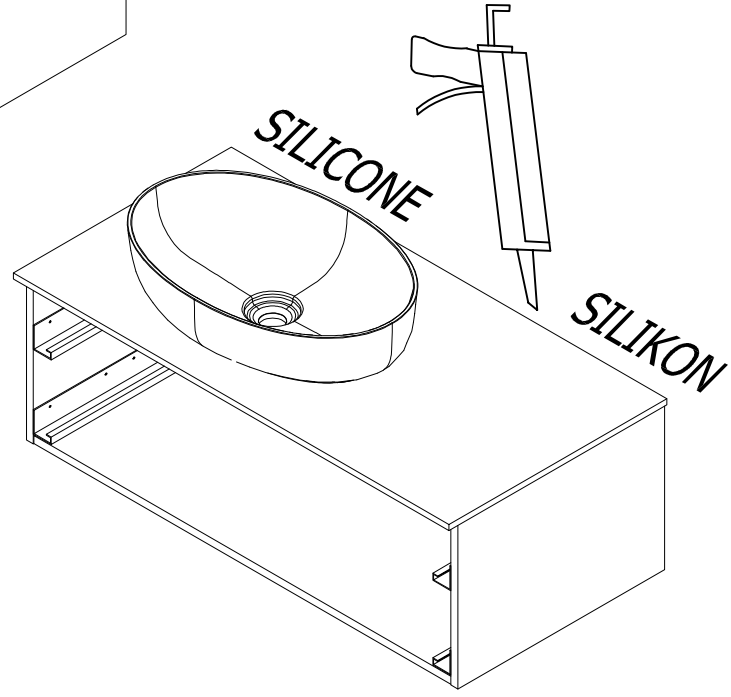

-  SOFT 550 ON
-  SOFT 380 ON
-  LUX 500 ON
-  LUX 380 ON

4

a)

b)

Montaža / Mounting

Nastavitev predala / the drawer adjustment

Odstranitev fronte / Removing of the front