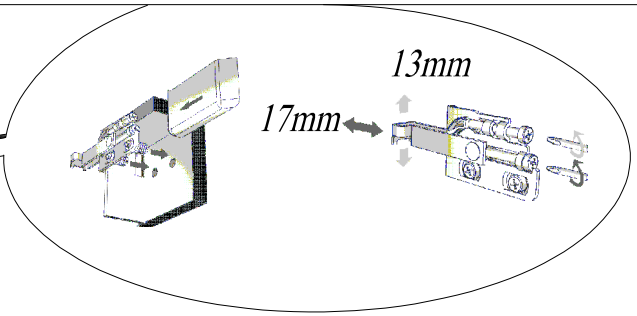

3

a)

b)

c)

d)

- SOFT 550 ON
- SOFT 380 ON
- LUX 500 ON
- LUX 380 ON

4

a)

b)

Montaža / Mounting

Nastavitev predala / the drawer adjustment

Odstranitev fronte / Removing of the front