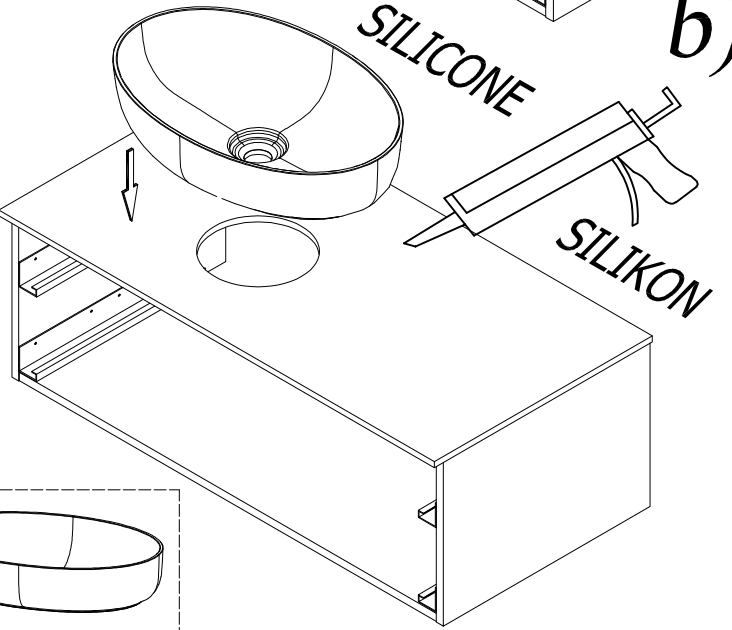

3

a)

b)

c)

d)

- SOFT 550 ON
- SOFT 380 ON
- LUX 500 ON
- LUX 380 ON

4

a)

b)

Montaža / Mounting

Nastavitev predala / the drawer adjustment

Odstranitev fronte / Removing of the front