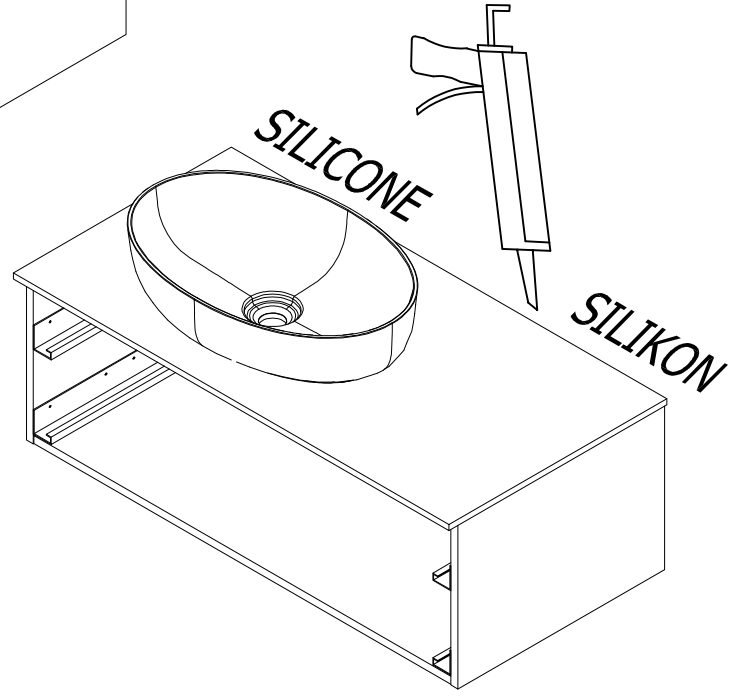

-  SOFT 550 ON
-  SOFT 380 ON
-  LUX 500 ON
-  LUX 380 ON

4

a)

b)

Montaža / Mounting

Nastavitev predala / the drawer adjustment

Odstranitev fronte / Removing of the front